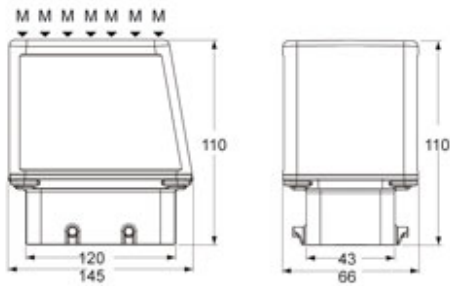

Part number

MBV 24.720

Hood, BIG series, with 4 pegs, M20 x 7 seven top cable entries, size "104.27"

Product description

Product type	Hood
Series	BIG
Closing type	With 4 pegs
Size	Size 104.27
Cable entry	Seven top cable entries M20 x 7

Technical data

IP degree of protection	IP66
--------------------------------	------

Further technical details

Weight	683,00 g
Operating temperature range (min, max)	-40°C...+125°C

Material properties

Other materials	Gasket: NBR
Colour	RAL 7040 grey
RoHs conformity	Compliant
China RoHs - EFUP	E
REACH SVHC substances	No

Approvals / Standards

Certifications	DNV, BV
UL	ECBT2
cUL	ECBT8

General ordering information

EAN13 code	8015747187107
eCl@ss 8.1	27440202
ETIM 7.0	EC000437

Packaging Information

Packaging length	160,00 mm
Packaging height	130,00 mm
Packaging width	270,00 mm
Packaging weight	2,88 kg
Packaging volume	5,62 dm ³
Packaging description	Carton box
Packaging quantity	4 Pcs
Packaging EAN code	8015747220972
Sub-packaging weight	0,72 kg
Sub-packaging description	Plastic packaging
Sub-packaging quantity	1 Pcs
Sub-packaging EAN barcode	8015747063050

Part number

MBV 24.720

Catalogue drawings

MBV 24

MBV 24.720

Notes

Dimensions shown in mm are not binding and may be changed without notice.
