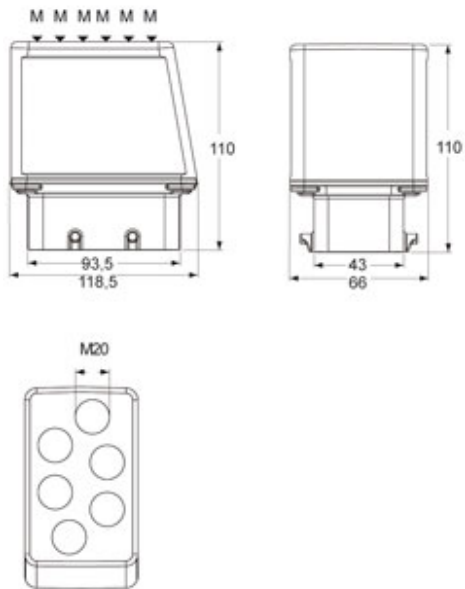

Part number

MBV 16.620

Hood, BIG series, with 4 pegs, M20 x 6 six top cable entries, size "77.27"

Product description

Product type	Hood
Series	BIG
Closing type	With 4 pegs
Size	Size 77.27
Cable entry	Six top cable entries M20 x 6

Technical data

IP degree of protection	IP66
--------------------------------	------

Further technical details

Weight	590,00 g
Operating temperature range (min, max)	-40°C...+125°C

Material properties

Other materials	Gasket: NBR
Colour	RAL 7040 grey
RoHs conformity	Compliant
China RoHs - EFUP	E
REACH SVHC substances	No

Approvals / Standards

Certifications	DNV, BV
UL	ECBT2
cUL	ECBT8

General ordering information

EAN13 code	8015747187022
eCl@ss 8.1	27440202
ETIM 7.0	EC000437

Packaging Information

Packaging length	130,00 mm
Packaging height	145,00 mm
Packaging width	300,00 mm
Packaging weight	2,50 kg
Packaging volume	5,66 dm ³
Packaging description	Carton box
Packaging quantity	4 Pcs
Packaging EAN code	8015747220903
Sub-packaging weight	0,63 kg
Sub-packaging description	Plastic packaging
Sub-packaging quantity	1 Pcs
Sub-packaging EAN barcode	8015747036146

Part number

MBV 16.620

Catalogue drawings

MBV 16.620

Notes

Dimensions shown in mm are not binding and may be changed without notice.
