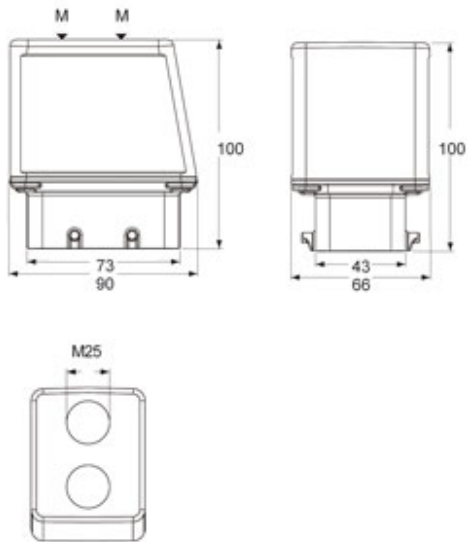

Part number

MBV 10.225

Hood, BIG series, with 4 pegs, M25 x 2 double top cable entry, size "57.27"

Product description		Material properties	
Product type	Hood	Other materials	Gasket: NBR
Series	BIG	Colour	RAL 7040 grey
Closing type	With 4 pegs	RoHs conformity	Compliant
Size	Size 57.27	China RoHs - EFUP	E
Cable entry	Double top cable entry M25 x 2	REACH SVHC substances	No
Technical data		Approvals / Standards	
IP degree of protection	IP66	Certifications	DNV, BV
Further technical details		UL	ECBT2
Weight	447,00 g	cUL	ECBT8
Operating temperature range (min, max)	-40°C...+125°C	General ordering information	
		EAN13 code	8015747186957
		eCl@ss 8.1	27440202
		ETIM 7.0	EC000437
		Packaging Information	
		Packaging length	205,00 mm
		Packaging height	135,00 mm
		Packaging width	135,00 mm
		Packaging weight	1,91 kg
		Packaging volume	3,74 dm ³
		Packaging description	Carton box
		Packaging quantity	4 Pcs
		Packaging EAN code	8015747220828
		Sub-packaging weight	0,48 kg
		Sub-packaging description	Plastic packaging
		Sub-packaging quantity	1 Pcs
		Sub-packaging EAN barcode	8015747035903

Part number

MBV 10.225

Catalogue drawings

MBV 10.225

Notes

Dimensions shown in mm are not binding and may be changed without notice.
