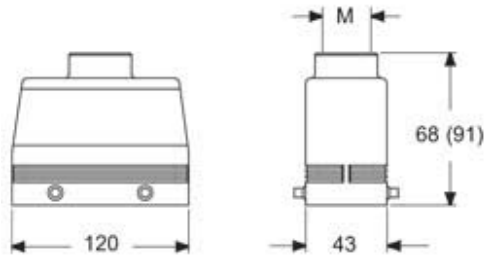

Part number

MAVE 24.40

Hood, E-Xtreme® C-TYPE series, with 4 pegs, M40 top cable entry, size "104.27", high construction

Product description		Material properties	
Product type	Hood	Colour	RAL 7016 grey
Series	E-Xtreme® C-TYPE	RoHs conformity	Compliant
Closing type	With 4 pegs	China RoHs - EFUP	E
Size	Size 104.27	REACH SVHC substances	No
Cable entry	Top cable entry M40	Approvals / Standards	
Specification	High construction	Certifications	DNV, BV
Technical data		UL	ECBT2
IP degree of protection	IP66 / IP69	cUL	ECBT8
Further technical details		General ordering information	
Weight	1,00 g	EAN13 code	8015747254397
Operating temperature range (min, max)	-40°C...+125°C	eCl@ss 8.1	27440202
		ETIM 7.0	EC000437
		Packaging Information	
		Packaging length	245,00 mm
		Packaging height	165,00 mm
		Packaging width	215,00 mm
		Packaging volume	8,69 dm³
		Packaging description	Carton box
		Packaging quantity	10 Pcs
		Packaging EAN code	8015747273329
		Sub-packaging description	Plastic packaging
		Sub-packaging quantity	5 Pcs
		Sub-packaging EAN barcode	8015747273336

Part number

MAVE 24.40

Catalogue drawings

Notes

Dimensions shown in mm are not binding and may be changed without notice.
