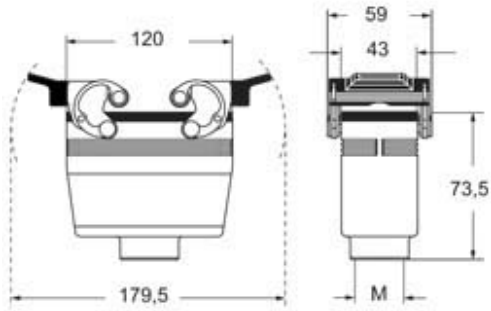

Part number

MAVE 24 G32

Hood, E-Xtreme® C-TYPE series, with 2 levers, M32 top cable entry, size "104.27", high construction

Product description

Product type	Hood
Series	E-Xtreme® C-TYPE
Closing type	With 2 levers
Size	Size 104.27
Cable entry	Top cable entry M32
Specification	High construction

General ordering information

EAN13 code	8015747254373
eCl@ss 8.1	27440202
ETIM 7.0	EC000437

Part number

MAVE 24 G32

Catalogue drawings

Notes

Dimensions shown in mm are not binding and may be changed without notice.
