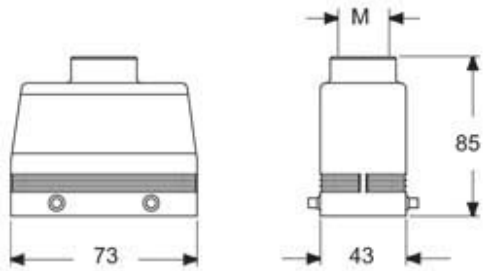

Part number

MAVE 10.32

Hood, E-Xtreme® C-TYPE series, with 4 pegs, M32 top cable entry, size "57.27", high construction

Product description

Product type	Hood
Series	E-Xtreme® C-TYPE
Closing type	With 4 pegs
Size	Size 57.27
Cable entry	Top cable entry M32
Specification	High construction

Technical data

IP degree of protection IP66 / IP69

Further technical details

Weight	170,00 g
Operating temperature range (min, max)	-40°C...+125°C

Material properties

Colour	RAL 7016 grey
RoHs conformity	Compliant
China RoHs - EFUP	E
REACH SVHC substances	No

Approvals / Standards

Certifications	DNV, BV
UL	ECBT2
cUL	ECBT8

General ordering information

EAN13 code	8015747254335
eCl@ss 8.1	27440202
ETIM 7.0	EC000437

Packaging Information

Packaging length	285,00 mm
Packaging height	170,00 mm
Packaging width	190,00 mm
Packaging weight	1,80 kg
Packaging volume	9,21 dm ³
Packaging description	Carton box
Packaging quantity	10 Pcs
Packaging EAN code	8015747269452
Sub-packaging weight	0,90 kg
Sub-packaging description	Plastic packaging
Sub-packaging quantity	5 Pcs
Sub-packaging EAN barcode	8015747269469

Part number

MAVE 10.32

Catalogue drawings

Notes

Dimensions shown in mm are not binding and may be changed without notice.
