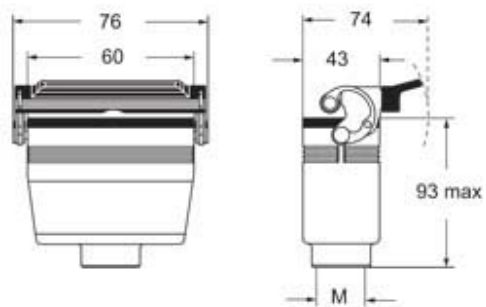

Part number

MAVE 06 LG32

Hood, E-Xtreme® C-TYPE series, with 1 lever, M32 top cable entry, size "44.27", high construction

Product description		Material properties	
Product type	Hood	Other materials	Lever: Stainless steel, polyamide (PA) Gasket: FKM
Series	E-Xtreme® C-TYPE	Colour	RAL 7016 grey
Closing type	With 1 lever	RoHs conformity	Compliant
Size	Size 44.27	China RoHs - EFUP	E
Cable entry	Top cable entry M32	REACH SVHC substances	No
Specification	High construction	Approvals / Standards	
Technical data		Certifications	DNV, BV
IP degree of protection	IP66 / IP69	UL	ECBT2
Further technical details		cUL	ECBT8
Operating temperature range (min, max)	-40°C...+125°C	General ordering information	
		EAN13 code	8015747254311
		eCl@ss 8.1	27440202
		ETIM 7.0	EC000437

Part number

MAVE 06 LG32

Catalogue drawings

Notes

Dimensions shown in mm are not binding and may be changed without notice.
