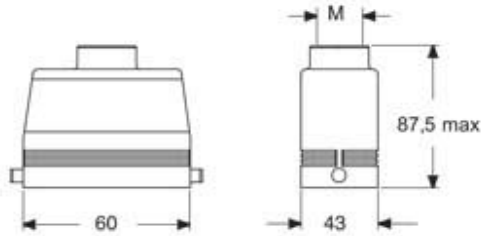

Technical data

IP degree of protection IP66 / IP69

Further technical details

Weight	1,00 g
Operating temperature range (min, max)	-40°C...+125°C

Material properties

Colour	RAL 7016 grey
RoHs conformity	Compliant with exemption 6(c): copper alloy containing up to 4% lead by weight
China RoHs - EFUP	50
REACH SVHC substances	Yes Lead
SCIP number	15deaf78-e939-4401-a0b0-e2228ca32a03

Approvals / Standards

Certifications	DNV, BV
UL	ECBT2
cUL	ECBT8

General ordering information

EAN13 code	8015747245326
eCl@ss 8.1	27440202
ETIM 7.0	EC000437

Packaging Information

Packaging length	255,00 mm
Packaging height	150,00 mm
Packaging width	180,00 mm
Packaging volume	6,89 dm ³
Packaging description	Carton box
Packaging quantity	10 Pcs
Packaging EAN code	8015747245418
Sub-packaging description	Plastic packaging
Sub-packaging quantity	5 Pcs
Sub-packaging EAN barcode	8015747245425

Part number

MAVE 06 L32

Catalogue drawings

Notes

Dimensions shown in mm are not binding and may be changed without notice.
