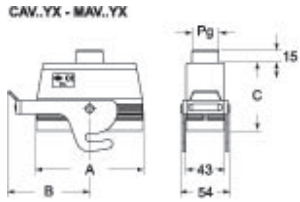

Technical data

IP degree of protection IP65 / IP66 / IP69

Further technical details

Weight	342,50 g
Operating temperature range (min, max)	-40°C...+125°C

Material properties

Other materials	Lever: Stainless steel
Colour	RAL 7040 grey
RoHs conformity	Compliant
China RoHs - EFUP	E
REACH SVHC substances	No

Approvals / Standards

UL	ECBT2
cUL	ECBT8

General ordering information

EAN13 code	8015747151825
eCl@ss 8.1	27440202
ETIM 7.0	EC000437

Packaging Information

Sub-packaging weight	1,71 kg
Sub-packaging description	Plastic packaging
Sub-packaging quantity	5 Pcs
Sub-packaging EAN barcode	8015747086080

Part number

MAV 24 YX32

Catalogue drawings

Notes

Dimensions shown in mm are not binding and may be changed without notice.
