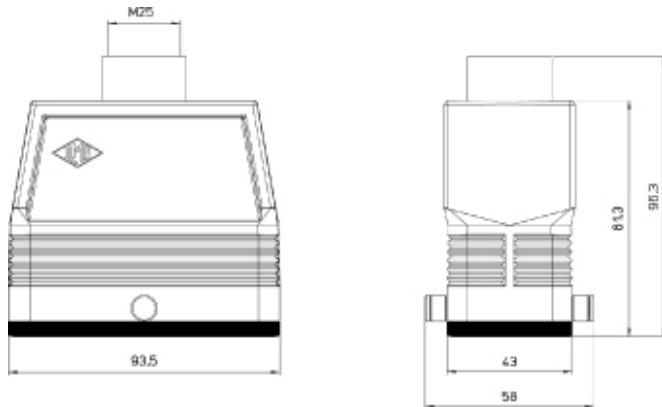

Part number

MAV 16 GYC25

Hood, CENTRAL LEVER series, with 2 pegs, M25 top cable entry, size "77.27", high construction

Product description

Product type	Hood
Series	CENTRAL LEVER
Closing type	With 2 pegs
Size	Size 77.27
Cable entry	Top cable entry M25
Specification	High construction

Technical data

IP degree of protection IP65

Further technical details

Weight	1,00 g
Operating temperature range (min, max)	-40°C...+125°C

Material properties

Other materials	Gasket: NBR
Colour	RAL 7040 grey
RoHs conformity	Compliant
China RoHs - EFUP	E
REACH SVHC substances	No

Approvals / Standards

UL	ECBT2
cUL	ECBT8

General ordering information

EAN13 code	8015747267038
eCl@ss 8.1	27440202
ETIM 7.0	EC000437

Packaging Information

Packaging length	255,00 mm
Packaging height	150,00 mm
Packaging width	180,00 mm
Packaging volume	6,89 dm ³
Packaging description	Carton box
Packaging quantity	10 Pcs
Packaging EAN code	8015747018609
Sub-packaging description	Plastic packaging
Sub-packaging quantity	5 Pcs
Sub-packaging EAN barcode	8015747022712

Part number

MAV 16 GYC25

Catalogue drawings

Notes

Dimensions shown in mm are not binding and may be changed without notice.