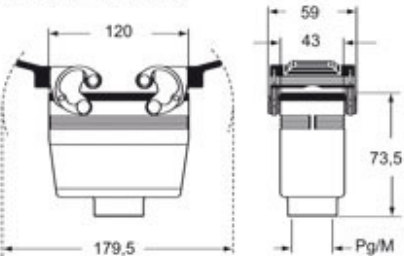

#### Product description

<b>Product type</b>	Hood
<b>Series</b>	W-TYPE
<b>Closing type</b>	With 4 pegs
<b>Size</b>	Size 104.27
<b>Cable entry</b>	Side cable entry M32
<b>Specification</b>	High construction

#### Packaging Information

<b>Packaging length</b>	285,00 mm
<b>Packaging height</b>	170,00 mm
<b>Packaging width</b>	190,00 mm
<b>Packaging weight</b>	2,60 kg
<b>Packaging volume</b>	9,21 dm <sup>3</sup>
<b>Packaging description</b>	Carton box
<b>Packaging quantity</b>	10 Pcs
<b>Packaging EAN code</b>	8015747228145
<b>Sub-packaging weight</b>	1,30 kg
<b>Sub-packaging description</b>	Plastic packaging
<b>Sub-packaging quantity</b>	5 Pcs
<b>Sub-packaging EAN barcode</b>	8015747102544

## Catalogue drawings

CHOW (CAOW) MHOW (MAOW)

CHVW (CAVW) MHVW (MAVW)

CHCW G

CHVW G MHVW G

## Notes

Dimensions shown in mm are not binding and may be changed without notice.