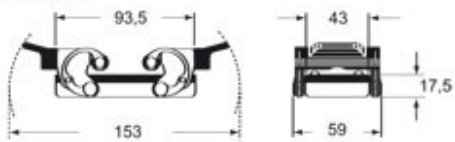

General ordering information

EAN13 code	8015747105743
eCl@ss 8.1	27440202
ETIM 7.0	EC000437

Packaging Information

Packaging length	160,00 mm
Packaging height	128,00 mm
Packaging width	350,00 mm
Packaging weight	2,28 kg
Packaging volume	7,17 dm ³
Packaging description	Carton box
Packaging quantity	10 Pcs
Packaging EAN code	8015747211000
Sub-packaging weight	1,14 kg
Sub-packaging description	Plastic packaging
Sub-packaging quantity	5 Pcs
Sub-packaging EAN barcode	8015747148245

Part number

MAOW 16.32

Catalogue drawings

CHOW (CAOW) MHOW (MAOW)

CHVW (CAVW) MHVW (MAVW)

CHCW G

CAVW G MAVW G

Notes

Dimensions shown in mm are not binding and may be changed without notice.