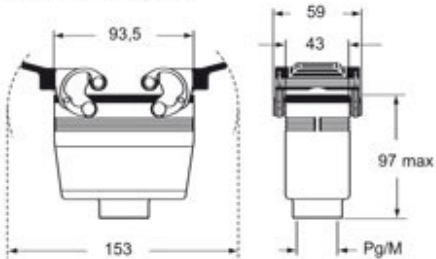

CAVW G MAVW G

Notes

Dimensions shown in mm are not binding and may be changed without notice.