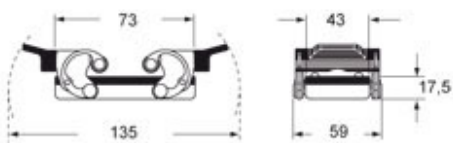

General ordering information

EAN13 code	8015747099974
eCl@ss 8.1	27440202
ETIM 7.0	EC000437

Packaging Information

Packaging length	160,00 mm
Packaging height	128,00 mm
Packaging width	350,00 mm
Packaging weight	1,93 kg
Packaging volume	7,17 dm ³
Packaging description	Carton box
Packaging quantity	10 Pcs
Packaging EAN code	8015747228442
Sub-packaging length	297,00 mm
Sub-packaging height	41,00 mm
Sub-packaging width	113,00 mm
Sub-packaging weight	0,97 kg
Sub-packaging volume	1,38 dm ³
Sub-packaging description	Plastic packaging
Sub-packaging quantity	5 Pcs
Sub-packaging EAN barcode	8015747228435

Part number

MAOW 10.32

Catalogue drawings

CAOW MAOW

CAVW MAVW

CHCW G

CAVW G MAVW G

Notes

Dimensions shown in mm are not binding and may be changed without notice.
