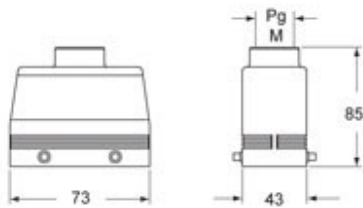

Part number

MAOW 10.32

Catalogue drawings

CAOW MAOW

CAVW MAVW

CHCW G

CAVW G MAVW G

Notes

Dimensions shown in mm are not binding and may be changed without notice.