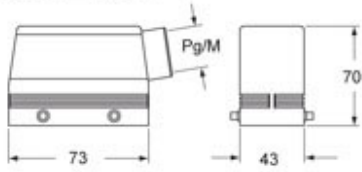

Catalogue drawings

CAOW MAOW

CAVW MAVW