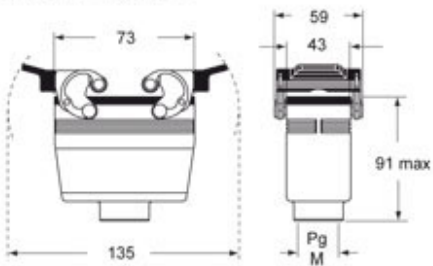

Technical data

IP degree of protection	IP65 / IP66 / IP69
--------------------------------	--------------------

Further technical details

Weight	162,00 g
Operating temperature range (min, max)	-40°C...+125°C

General ordering information

EAN13 code	8015747099974
eCl@ss 8.1	27440202
ETIM 7.0	EC000437

Packaging Information

Packaging length	160,00 mm
Packaging height	128,00 mm
Packaging width	350,00 mm
Packaging weight	1,93 kg
Packaging volume	7,17 dm ³
Packaging description	Carton box
Packaging quantity	10 Pcs
Packaging EAN code	8015747228442
Sub-packaging length	297,00 mm
Sub-packaging height	41,00 mm
Sub-packaging width	113,00 mm
Sub-packaging weight	0,97 kg
Sub-packaging volume	1,38 dm ³
Sub-packaging description	Plastic packaging
Sub-packaging quantity	5 Pcs
Sub-packaging EAN barcode	8015747228435

Part number

MAOW 10.32

Catalogue drawings

CAOW MAOW

CAVW MAVW

CHCW G

CAVW G MAVW G

Notes

Dimensions shown in mm are not binding and may be changed without notice.
