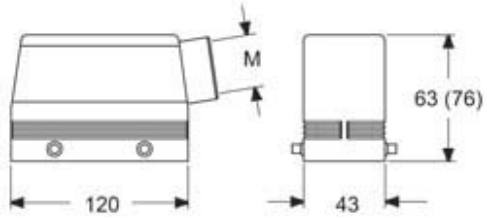

Part number

MAOE 24.40

Hood, E-Xtreme® C-TYPE series, with 4 pegs, M40 side cable entry, size "104.27", high construction

Product description		Material properties	
Product type	Hood	Colour	RAL 7016 grey
Series	E-Xtreme® C-TYPE	RoHs conformity	Compliant
Closing type	With 4 pegs	China RoHs - EFUP	E
Size	Size 104.27	REACH SVHC substances	No
Cable entry	Side cable entry M40	Approvals / Standards	
Specification	High construction	Certifications	DNV, BV
Technical data		UL	ECBT2
IP degree of protection	IP66 / IP69	cUL	ECBT8
Further technical details		General ordering information	
Weight	235,00 g	EAN13 code	8015747232869
Operating temperature range (min, max)	-40°C...+125°C	eCl@ss 8.1	27440202
		ETIM 7.0	EC000437
		Packaging Information	
		Packaging length	285,00 mm
		Packaging height	170,00 mm
		Packaging width	190,00 mm
		Packaging weight	2,35 kg
		Packaging volume	9,21 dm ³
		Packaging description	Carton box
		Packaging quantity	10 Pcs
		Packaging EAN code	8015747233125
		Sub-packaging weight	1,18 kg
		Sub-packaging description	Plastic packaging
		Sub-packaging quantity	5 Pcs
		Sub-packaging EAN barcode	8015747233132

Part number

MAOE 24.40

Catalogue drawings

Notes

Dimensions shown in mm are not binding and may be changed without notice.
