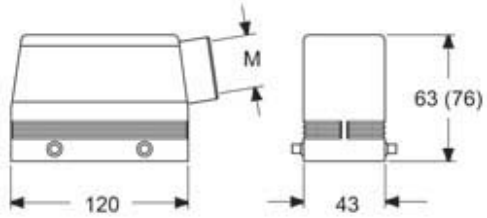

Part number

MAOE 24.32

Hood, E-Xtreme® C-TYPE series, with 4 pegs, M32 side cable entry, size "104.27", high construction

Product description

Product type	Hood
Series	E-Xtreme® C-TYPE
Closing type	With 4 pegs
Size	Size 104.27
Cable entry	Side cable entry M32
Specification	High construction

Technical data

IP degree of protection IP66 / IP69

Further technical details

Weight	1,00 g
Operating temperature range (min, max)	-40°C...+125°C

Material properties

Colour	RAL 7016 grey
RoHs conformity	Compliant
China RoHs - EFUP	E
REACH SVHC substances	No

Approvals / Standards

Certifications	DNV, BV
UL	ECBT2
cUL	ECBT8

General ordering information

EAN13 code	8015747254298
eCl@ss 8.1	27440202
ETIM 7.0	EC000437

Packaging Information

Packaging length	285,00 mm
Packaging height	170,00 mm
Packaging width	190,00 mm
Packaging volume	9,21 dm ³
Packaging description	Carton box
Packaging quantity	10 Pcs
Packaging EAN code	8015747274579
Sub-packaging description	Plastic packaging
Sub-packaging quantity	5 Pcs
Sub-packaging EAN barcode	8015747274586

Part number

MAOE 24.32

Catalogue drawings

Notes

Dimensions shown in mm are not binding and may be changed without notice.
