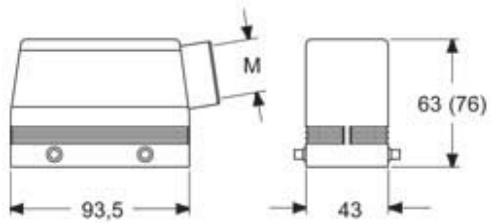

Part number

MAOE 16.40

Catalogue drawings

Notes

Dimensions shown in mm are not binding and may be changed without notice.