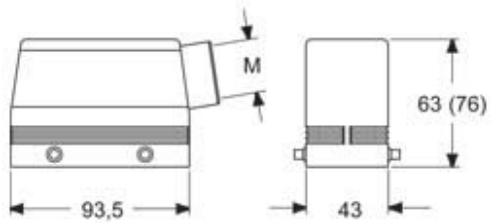

Part number

MAOE 16.32

Hood, E-Xtreme® C-TYPE series, with 4 pegs, M32 side cable entry, size "77.27", high construction

Product description		Material properties	
Product type	Hood	Colour	RAL 7016 grey
Series	E-Xtreme® C-TYPE	RoHs conformity	Compliant
Closing type	With 4 pegs	China RoHs - EFUP	E
Size	Size 77.27	REACH SVHC substances	No
Cable entry	Side cable entry M32	Approvals / Standards	
Specification	High construction	Certifications	DNV, BV
Technical data		UL	ECBT2
IP degree of protection	IP66 / IP69	cUL	ECBT8
Further technical details		General ordering information	
Weight	227,00 g	EAN13 code	8015747252607
Operating temperature range (min, max)	-40°C...+125°C	eCl@ss 8.1	27440202
		ETIM 7.0	EC000437
		Packaging Information	
		Packaging length	160,00 mm
		Packaging height	128,00 mm
		Packaging width	350,00 mm
		Packaging weight	2,27 kg
		Packaging volume	7,17 dm ³
		Packaging description	Carton box
		Packaging quantity	10 Pcs
		Packaging EAN code	8015747252744
		Sub-packaging length	297,00 mm
		Sub-packaging height	41,00 mm
		Sub-packaging width	113,00 mm
		Sub-packaging weight	1,14 kg
		Sub-packaging volume	1,38 dm ³
		Sub-packaging description	Plastic packaging
		Sub-packaging quantity	5 Pcs
		Sub-packaging EAN barcode	8015747252751

Part number

MAOE 16.32

Catalogue drawings

Notes

Dimensions shown in mm are not binding and may be changed without notice.
