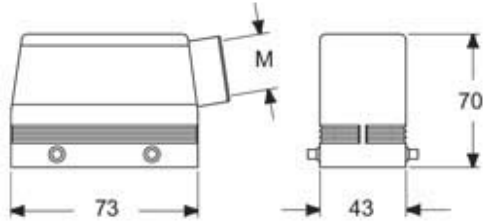

Part number

MAOE 10.32

Hood, E-Xtreme® C-TYPE series, with 4 pegs, M32 side cable entry, size "57.27", high construction

Product description

Product type	Hood
Series	E-Xtreme® C-TYPE
Closing type	With 4 pegs
Size	Size 57.27
Cable entry	Side cable entry M32
Specification	High construction

Technical data

IP degree of protection IP66 / IP69

Further technical details

Weight	160,00 g
Operating temperature range (min, max)	-40°C...+125°C

Material properties

Colour	RAL 7016 grey
RoHs conformity	Compliant
China RoHs - EFUP	E
REACH SVHC substances	No

Approvals / Standards

Certifications	DNV, BV
UL	ECBT2
cUL	ECBT8

General ordering information

EAN13 code	8015747254274
eCl@ss 8.1	27440202
ETIM 7.0	EC000437

Packaging Information

Packaging length	285,00 mm
Packaging height	170,00 mm
Packaging width	190,00 mm
Packaging weight	1,90 kg
Packaging volume	9,21 dm ³
Packaging description	Carton box
Packaging quantity	10 Pcs
Packaging EAN code	8015747255943
Sub-packaging weight	0,95 kg
Sub-packaging description	Plastic packaging
Sub-packaging quantity	5 Pcs
Sub-packaging EAN barcode	8015747255950

Part number

MAOE 10.32

Catalogue drawings

Notes

Dimensions shown in mm are not binding and may be changed without notice.
