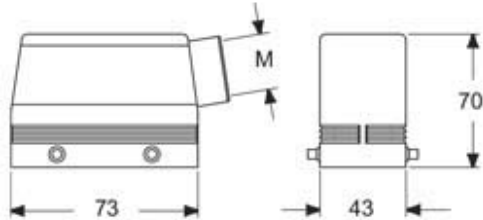

Part number

MAOE 10.32

Hood, E-Xtreme® C-TYPE series, with 4 pegs, M32 side cable entry, size "57.27", high construction

Product description

Product type	Hood
Series	E-Xtreme® C-TYPE
Closing type	With 4 pegs
Size	Size 57.27
Cable entry	Side cable entry M32
Specification	High construction

Technical data

IP degree of protection IP66 / IP69

Further technical details

Weight	160,00 g
Operating temperature range (min, max)	-40°C...+125°C

Material properties

Colour	RAL 7016 grey
RoHs conformity	Compliant
China RoHs - EFUP	E
REACH SVHC substances	No

Approvals / Standards

Certifications	DNV, BV
UL	ECBT2
cUL	ECBT8

General ordering information

EAN13 code	8015747254274
eCl@ss 8.1	27440202
ETIM 7.0	EC000437

Packaging Information

Packaging length	285,00 mm
Packaging height	170,00 mm
Packaging width	190,00 mm
Packaging weight	1,90 kg
Packaging volume	9,21 dm ³
Packaging description	Carton box
Packaging quantity	10 Pcs
Packaging EAN code	8015747255943
Sub-packaging weight	0,95 kg
Sub-packaging description	Plastic packaging
Sub-packaging quantity	5 Pcs
Sub-packaging EAN barcode	8015747255950

Part number

MAOE 10.32

Catalogue drawings

Notes

Dimensions shown in mm are not binding and may be changed without notice.
