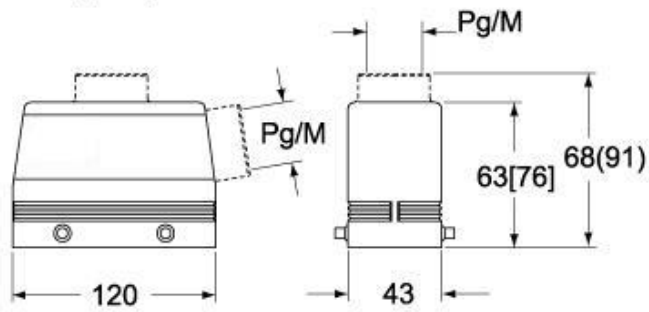

Part number

MAF 24.25

Hood, C-TYPE series, with 4 pegs, M25 frontal cable entry, size "104.27", high construction

Product description	
Product type	Hood
Series	C-TYPE
Closing type	With 4 pegs
Size	Size 104.27
Cable entry	Frontal cable entry with adapter M25
Specification	High construction
Technical data	
IP degree of protection	IP65 / IP66 / IP69
Further technical details	
Weight	288,00 g
Operating temperature range (min, max)	-40°C...+125°C

Material properties	
Colour	RAL 7040 grey
RoHs conformity	Compliant with exemption 6(c): copper alloy containing up to 4% lead by weight
China RoHs - EFUP	50
REACH SVHC substances	Yes Lead
SCIP number	15deaf78-e939-4401-a0b0-e2228ca32a03
Approvals / Standards	
Certifications	DNV, BV
UL	ECBT2
cUL	ECBT8
General ordering information	
EAN13 code	8015747050258
eCl@ss 8.1	27440202
ETIM 7.0	EC000437
Packaging Information	
Sub-packaging weight	1,44 kg
Sub-packaging description	Plastic packaging
Sub-packaging quantity	5 Pcs
Sub-packaging EAN barcode	8015747050265

Part number

MAF 24.25

Catalogue drawings

**CHO [CAO] CHV (CAV) - MHO [MAO]
MHV (MAV)**

CHV G (CAV G) - MHV G (MAV G) - [MFV G]

Notes

Dimensions shown in mm are not binding and may be changed without notice.