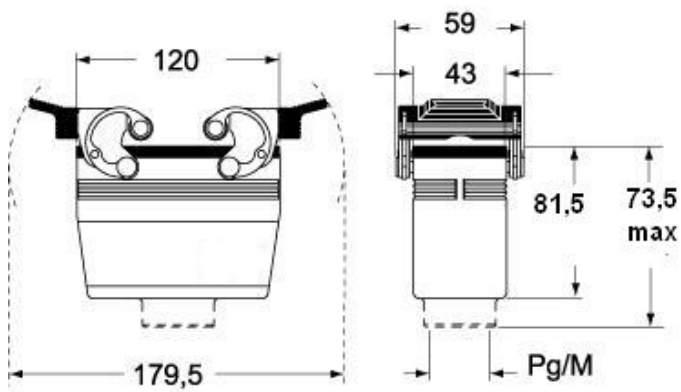

Part number

MAF 24.25

Hood, C-TYPE series, with 4 pegs, M25 frontal cable entry, size "104.27", high construction

Product description	
Product type	Hood
Series	C-TYPE
Closing type	With 4 pegs
Size	Size 104.27
Cable entry	Frontal cable entry with adapter M25
Specification	High construction
Technical data	
IP degree of protection	IP65 / IP66 / IP69
Further technical details	
Weight	288,00 g
Operating temperature range (min, max)	-40°C...+125°C

Material properties	
Colour	RAL 7040 grey
RoHs conformity	Compliant with exemption 6(c): copper alloy containing up to 4% lead by weight
China RoHs - EFUP	50
REACH SVHC substances	Yes Lead
SCIP number	15deaf78-e939-4401-a0b0-e2228ca32a03
Approvals / Standards	
Certifications	DNV, BV
UL	ECBT2
cUL	ECBT8
General ordering information	
EAN13 code	8015747050258
eCl@ss 8.1	27440202
ETIM 7.0	EC000437
Packaging Information	
Sub-packaging weight	1,44 kg
Sub-packaging description	Plastic packaging
Sub-packaging quantity	5 Pcs
Sub-packaging EAN barcode	8015747050265

Part number

MAF 24.25

Catalogue drawings

**CHO [CAO] CHV (CAV) - MHO [MAO]
MHV (MAV)**

CHV G (CAV G) - MHV G (MAV G) - [MFV G]

Notes

Dimensions shown in mm are not binding and may be changed without notice.