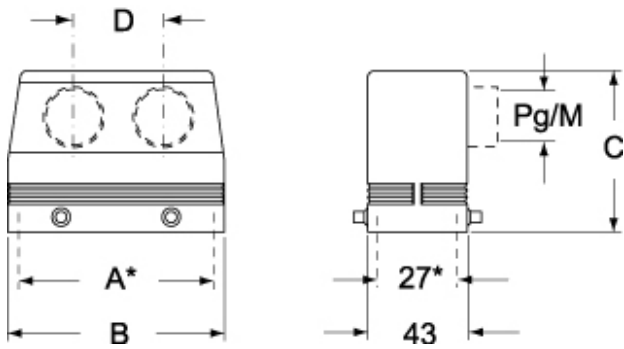

Part number

MAF 24.225

Catalogue drawings

CAF - MAF/MFF

Notes

Dimensions shown in mm are not binding and may be changed without notice.