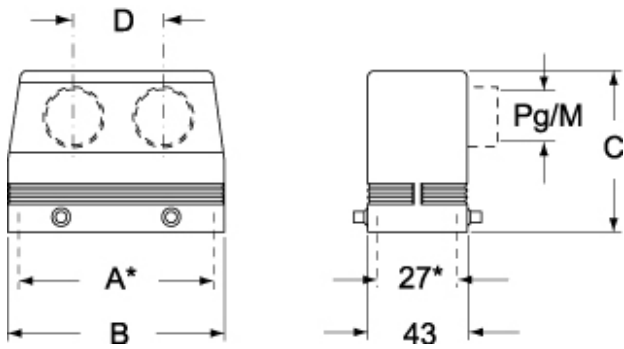

Part number

MAF 16.225

Catalogue drawings

CAF - MAF/MFF

Notes

Dimensions shown in mm are not binding and may be changed without notice.