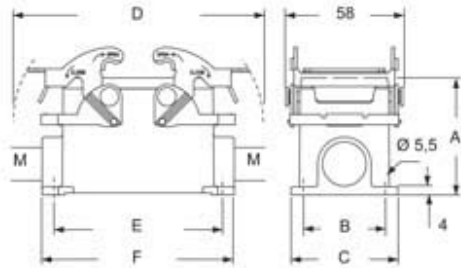

Part number

M7PE 16.225

Surface mounting housing, E-Xtreme® V-TYPE series, with 2 levers, M25 x 2 cable entry, size "77.27"

Product description

Product type	Surface mounting housing
Series	E-Xtreme® V-TYPE
Closing type	With 2 levers
Size	Size 77.27
Cable entry	With cable entry M25 x 2

Technical data

IP degree of protection IP66 / IP67 / IP69

Further technical details

Operating temperature range (min, max) -40°C...+125°C

Material properties

Other materials	Lever: Stainless steel Gasket: FKM
Colour	RAL 7016 grey
RoHs conformity	Compliant
China RoHs - EFUP	E
REACH SVHC substances	No

Approvals / Standards

Certifications	DNV, BV
UL	ECBT2
cUL	ECBT8

General ordering information

EAN13 code	8015747254229
eCl@ss 8.1	27440202
ETIM 7.0	EC000437

Part number

M7PE 16.225

Catalogue drawings

type	A	B	C	D	E	F
M7PE 16	63	45	57	142,5	105	117
M7APE 16	77	45	57	142,5	105	117

Notes

Dimensions shown in mm are not binding and may be changed without notice.