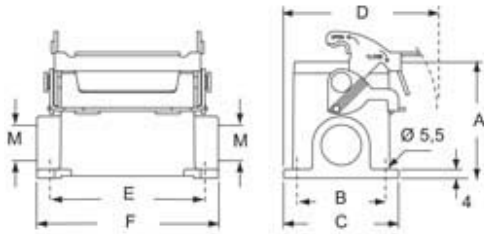

Technical data

IP degree of protection IP66 / IP67 / IP69

Further technical details

Weight	1,00 g
Operating temperature range (min, max)	-40°C...+125°C

Material properties

Other materials	Lever: Stainless steel Gasket: FKM
Colour	RAL 7016 grey
RoHs conformity	Compliant
China RoHs - EFUP	E
REACH SVHC substances	No

Approvals / Standards

Certifications	DNV, BV
UL	ECBT2
cUL	ECBT8

General ordering information

EAN13 code	8015747254205
eCl@ss 8.1	27440202
ETIM 7.0	EC000437

Packaging Information

Packaging length	475,00 mm
Packaging height	160,00 mm
Packaging width	140,00 mm
Packaging description	Carton box
Packaging quantity	10 Pcs
Packaging EAN code	8015747222174
Sub-packaging description	Plastic packaging
Sub-packaging quantity	5 Pcs
Sub-packaging EAN barcode	8015747059831

Part number

M7PE 06 L220

Catalogue drawings

type	A	B	C	D	E	F
M7PE 06 L	53	40	52	70	70	82
M7APE 06 L	73	45	57	72,5	70	82

Notes

Dimensions shown in mm are not binding and may be changed without notice.
