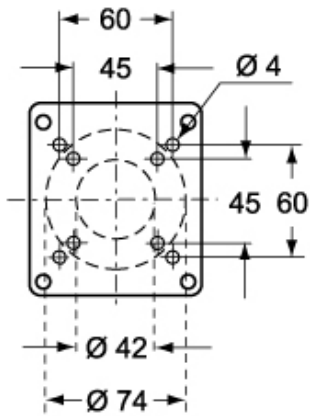

Part number

FM 910 CVU

Cover, FM series, smooth, with central hollow

Product description

Product type	Cover
Series	FM
Size	90 x 100 mm
Specification	Smooth, with central hollow

Further technical details

Weight	34,50 g
Operating temperature range (min, max)	-40°C ... +125°C

Part number

FM 910 CVU

Catalogue drawings

FM 910 CVU

FM 910 RC

FM 910 CV

FM 910 RI

Notes

Dimensions shown in mm are not binding and may be changed without notice.
