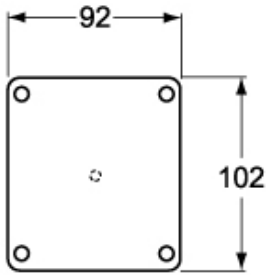

Catalogue drawings

FM 910 CVU