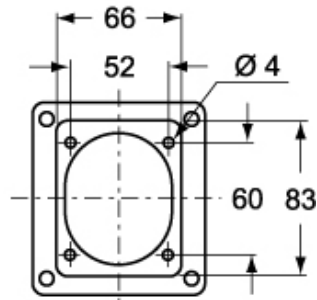

Material properties

Colour	RAL 7035 grey
---------------	---------------

General ordering information

EAN13 code	8015747047982
-------------------	---------------

Packaging Information

Sub-packaging weight	0,03 kg
Sub-packaging description	Plastic packaging
Sub-packaging quantity	1 Pcs
Sub-packaging EAN barcode	8015747047999

Part number

FM 910 CVU

Catalogue drawings

FM 910 CVU

FM 910 RC

FM 910 CV

FM 910 RI

Notes

Dimensions shown in mm are not binding and may be changed without notice.
