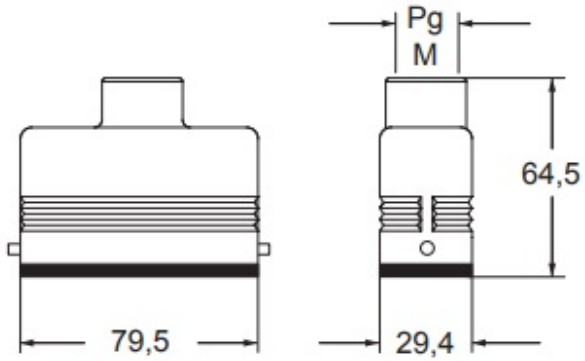

Part number

CZVW 25 L

Hood, W-TYPE series, with 2 pegs, Pg16 top cable entry, size "66.16"

Product description

Product type	Hood
Series	W-TYPE
Closing type	With 2 pegs
Size	Size 66.16
Cable entry	Top cable entry Pg16

Technical data

IP degree of protection IP65 / IP66 / IP69

Further technical details

Weight	94,70 g
Operating temperature range (min, max)	-40°C...+125°C

Material properties

Other materials	Gasket: FKM
Colour	RAL 9005 black
RoHs conformity	Compliant
China RoHs - EFUP	E
REACH SVHC substances	No

Approvals / Standards

Certifications	DNV, BV
UL	ECBT2
cUL	ECBT8

General ordering information

EAN13 code 8015747045063

Packaging Information

Sub-packaging weight	0,09 kg
Sub-packaging description	Plastic packaging
Sub-packaging quantity	1 Pcs
Sub-packaging EAN barcode	8015747045070

Part number

CZVW 25 L

Catalogue drawings

Notes

Dimensions shown in mm are not binding and may be changed without notice.