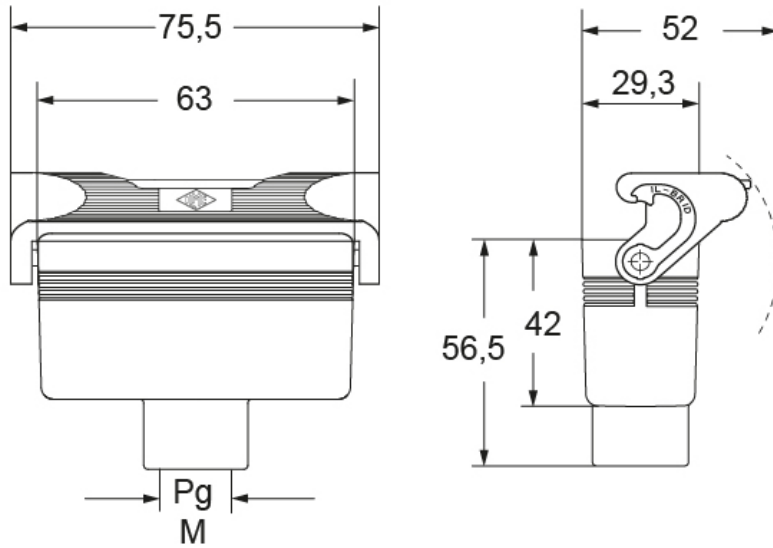

Technical data

IP degree of protection	IP66 / IP67 / IP69
--------------------------------	--------------------

Further technical details

Weight	91,00 g
Operating temperature range (min, max)	-40°C...+125°C

General ordering information

EAN13 code	8015747044905
-------------------	---------------

Packaging Information

Packaging length	225,00 mm
Packaging height	130,00 mm
Packaging width	150,00 mm
Packaging weight	1,07 kg
Packaging volume	4,39 dm ³
Packaging description	Carton box
Packaging quantity	10 Pcs
Packaging EAN code	8015747248549
Sub-packaging weight	0,54 kg
Sub-packaging description	Plastic packaging
Sub-packaging quantity	5 Pcs
Sub-packaging EAN barcode	8015747248556

Part number

CZV 15 LG

Catalogue drawings

Notes

Dimensions shown in mm are not binding and may be changed without notice.