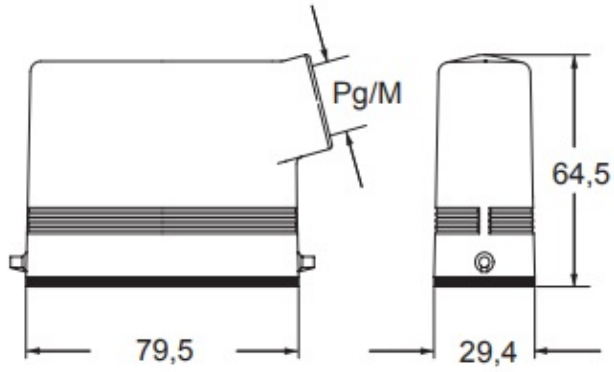

Part number

CZOW 25 L

Hood, W-TYPE series, with 2 pegs, Pg16 side cable entry, size "66.16"

Product description

Product type	Hood
Series	W-TYPE
Closing type	With 2 pegs
Size	Size 66.16
Cable entry	Side cable entry Pg16

Technical data

IP degree of protection	IP65 / IP66 / IP69
--------------------------------	--------------------

Further technical details

Weight	107,00 g
Operating temperature range (min, max)	-40°C...+125°C

General ordering information

EAN13 code	8015747044431
-------------------	---------------

Packaging Information

Sub-packaging weight	1,07 kg
Sub-packaging description	Carton box
Sub-packaging quantity	10 Pcs
Sub-packaging EAN barcode	8015747044448

Part number

CZOW 25 L

Catalogue drawings

Notes

Dimensions shown in mm are not binding and may be changed without notice.
