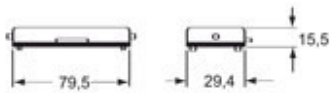

IP degree of protection	IP65
--------------------------------	------

Further technical details

Weight	33,00 g
Operating temperature range (min, max)	-40°C...+125°C

Material properties

Main material	Aluminium die-cast
Other materials	Gasket: FKM
Colour	RAL 9005 black
RoHs conformity	Compliant
China RoHs - EFUP	E
REACH SVHC substances	No

Approvals / Standards

Certifications	DNV, BV
UL	ECBT2
cUL	ECBT8

General ordering information

EAN13 code	8015747043977
eCl@ss 8.1	27440208
ETIM 7.0	EC002314

Packaging Information

Sub-packaging length	118,00 mm
Sub-packaging height	32,00 mm
Sub-packaging width	76,00 mm
Sub-packaging weight	0,17 kg
Sub-packaging volume	0,29 dm ³
Sub-packaging description	Carton tray
Sub-packaging quantity	5 Pcs
Sub-packaging EAN barcode	8015747043984

Part number

CZCW 25 L

Catalogue drawings

CZIW L

CZAPW L MZAPW L

CZCW L

Notes

Cannot be used together with metal coding pins.

Dimensions shown in mm are not binding and may be changed without notice.
