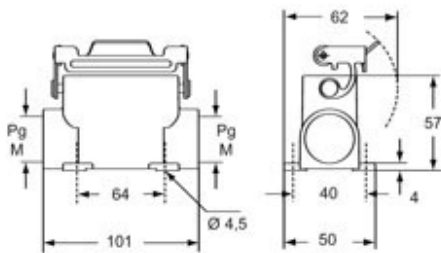

IP degree of protection	IP65
--------------------------------	------

Further technical details

Weight	33,00 g
Operating temperature range (min, max)	-40°C...+125°C

Material properties

Main material	Aluminium die-cast
Other materials	Gasket: FKM
Colour	RAL 9005 black
RoHs conformity	Compliant
China RoHs - EFUP	E
REACH SVHC substances	No

Approvals / Standards

Certifications	DNV, BV
UL	ECBT2
cUL	ECBT8

General ordering information

EAN13 code	8015747043977
eCl@ss 8.1	27440208
ETIM 7.0	EC002314

Packaging Information

Sub-packaging length	118,00 mm
Sub-packaging height	32,00 mm
Sub-packaging width	76,00 mm
Sub-packaging weight	0,17 kg
Sub-packaging volume	0,29 dm ³
Sub-packaging description	Carton tray
Sub-packaging quantity	5 Pcs
Sub-packaging EAN barcode	8015747043984

Part number

CZCW 25 L

Catalogue drawings

CZIW L

CZAPW L MZAPW L

CZCW L

Notes

Cannot be used together with metal coding pins.

Dimensions shown in mm are not binding and may be changed without notice.
