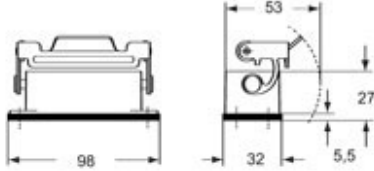

Catalogue drawings

CZIW L