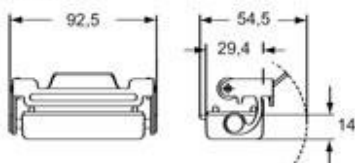

Technical data

IP degree of protection IP65 / IP66 / IP69

Further technical details

Weight	187,00 g
Operating temperature range (min, max)	-40°C...+125°C

Material properties

Other materials	Gasket: FKM
Colour	RAL 9005 black
RoHs conformity	Compliant with exemption 6(c): copper alloy containing up to 4% lead by weight
China RoHs - EFUP	50
REACH SVHC substances	Yes Lead
SCIP number	15deaf78-e939-4401-a0b0-e2228ca32a03

Part number

CZAOW 25 L21

Catalogue drawings

CZOW L MZOW L

CZAOW L - MZAOW L CZAVV L - MZAVV L

CZVW L MZVW L

CZCW LG

Notes

Dimensions shown in mm are not binding and may be changed without notice.