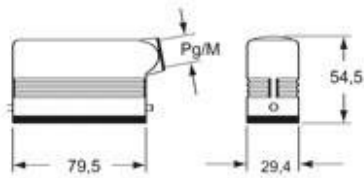

Catalogue drawings

CZOW L MZOW L