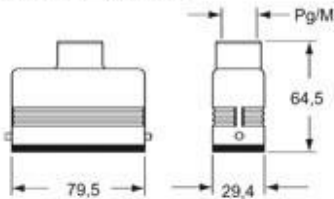

Technical data

IP degree of protection IP65 / IP66 / IP69

Further technical details

Weight	187,00 g
Operating temperature range (min, max)	-40°C...+125°C

Material properties

Other materials	Gasket: FKM
Colour	RAL 9005 black
RoHs conformity	Compliant with exemption 6(c): copper alloy containing up to 4% lead by weight
China RoHs - EFUP	50
REACH SVHC substances	Yes Lead
SCIP number	15deaf78-e939-4401-a0b0-e2228ca32a03

Part number

CZAOW 25 L21

Catalogue drawings

CZOW L MZOW L

CZAOW L - MZAOW L CZAVV L - MZAVV L

CZVW L MZVW L

CZCW LG

Notes

Dimensions shown in mm are not binding and may be changed without notice.