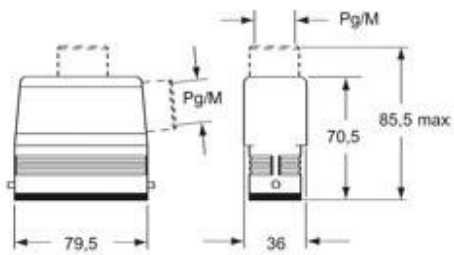

Technical data

IP degree of protection IP65 / IP66 / IP69

Further technical details

Weight	187,00 g
Operating temperature range (min, max)	-40°C...+125°C

Material properties

Other materials	Gasket: FKM
Colour	RAL 9005 black
RoHs conformity	Compliant with exemption 6(c): copper alloy containing up to 4% lead by weight
China RoHs - EFUP	50
REACH SVHC substances	Yes Lead
SCIP number	15deaf78-e939-4401-a0b0-e2228ca32a03

Part number

CZAOW 25 L21

Catalogue drawings

CZOW L MZOW L

CZAOW L - MZAOW L CZAVV L - MZAVV L

CZVW L MZVW L

CZCW LG

Notes

Dimensions shown in mm are not binding and may be changed without notice.