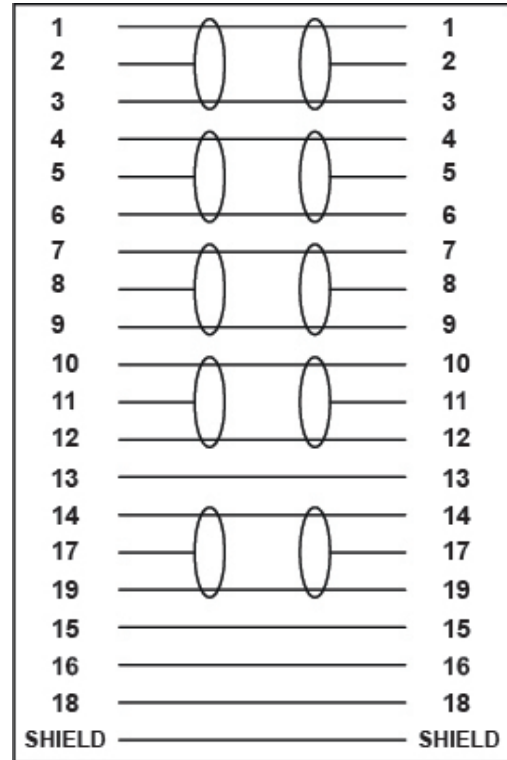

Catalogue drawings

Notes

Due to the reduced electrical engagement length of the HDMI standard, the modules have to be installed in enclosure combinations that allow the coupling of the two MIXO frames within 20,5 mm between the fixing points. The following enclosures are recommended:

- V-TYPE housings coupled with metal hoods
- JEI@-V housings coupled with metal hoods

- T-TYPE enclosures with PE jumpers
- MIXO ONE enclosures
- COB panel supports

With the CX 01 MIM male module, it is mandatory to use the CW ... MIAM patch cord, supplied with a specific cable clamp, tailored to fit the outline of the HDMI connector.