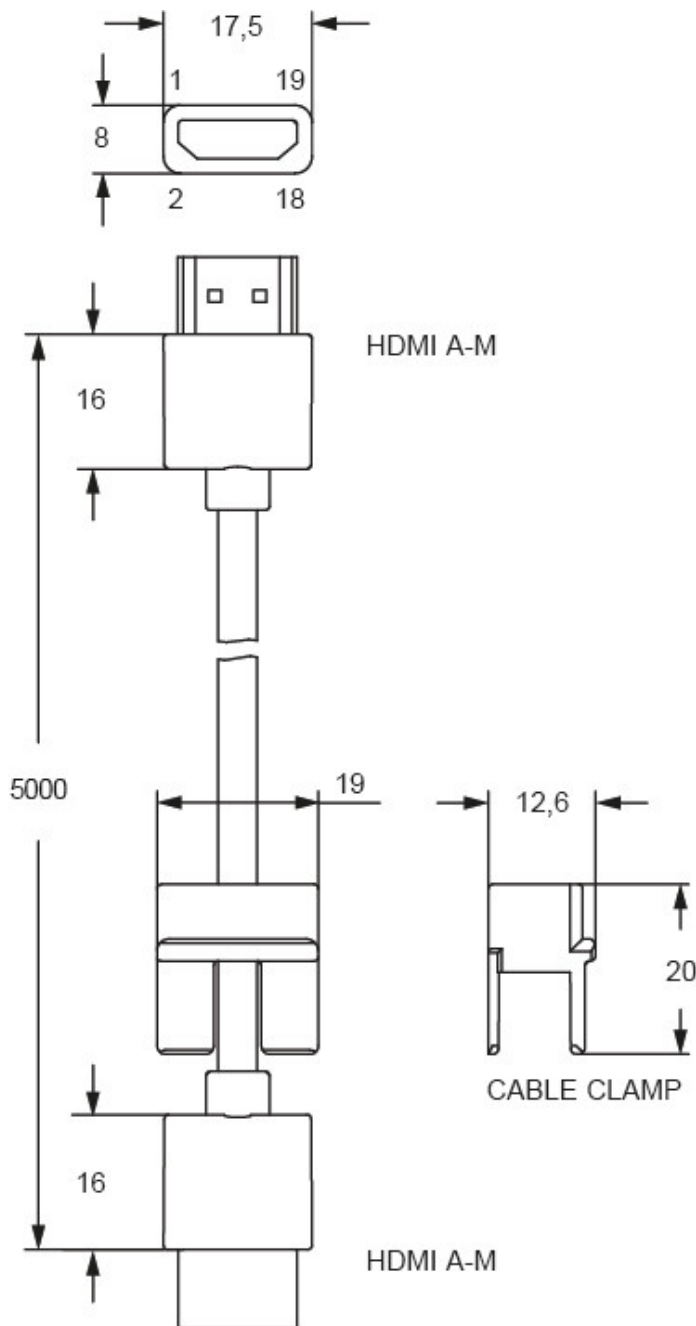

Part number

CW 5 MIAM

Catalogue drawings