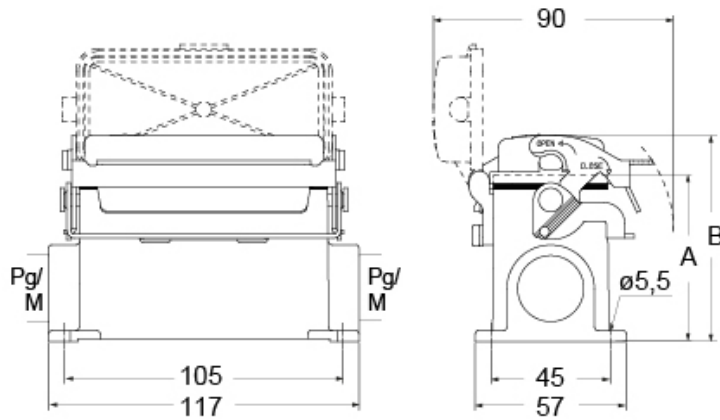

Part number

CVP 16 LSP21

Catalogue drawings

part No.	A	B
CVP / MVP 16 LSP	63	78
CVAP / MVAP 16 LSP	81	96

Notes

Dimensions shown in mm are not binding and may be changed without notice.