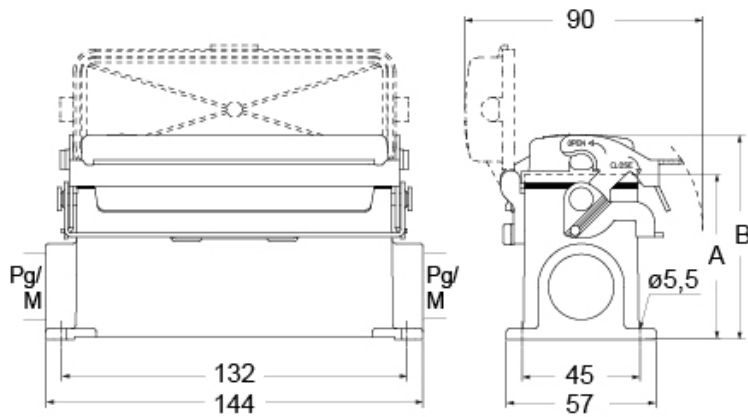

## General ordering information

**EAN13 code** 8015747267458

Part number

# CVAP 24LSP21

Catalogue drawings

part No.	A	B
<b>CVP / MVP 24 LSP</b>	63	78
<b>CVAP / MVAP 24 LSP</b>	81	96

## Notes

Dimensions shown in mm are not binding and may be changed without notice.