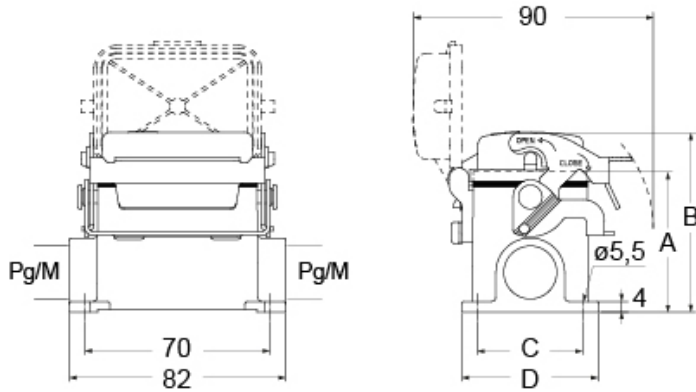

Part number

CVAP 06LSP21

Surface mounting housing, V-TYPE series, with 1 lever, Pg21 cable entry, size "44.27", high construction, with SIMPLEX self-closing cover

Product description

Product type	Surface mounting housing
Series	V-TYPE
Closing type	With 1 lever
Size	Size 44.27
Cable entry	With cable entry Pg21
Specification	High construction, with SIMPLEX self-closing cover

Technical data

IP degree of protection IP65

Further technical details

Operating temperature range (min, max) -40°C...+125°C

Material properties

Other materials	Lever: Stainless steel Gasket: NBR
Colour	RAL 7040 grey
RoHs conformity	Compliant
China RoHs - EFUP	E
REACH SVHC substances	No

Approvals / Standards

Certifications	DNV, BV
UL	ECBT2
cUL	ECBT8

General ordering information

EAN13 code 8015747267298

Part number

CVAP 06LSP21

Catalogue drawings

part No.	A	B	C	D
CVP / MVP 6 LSP	53	68	40	52
CVAP / MVAP 6 LSP	74	89	45	57

Notes

Dimensions shown in mm are not binding and may be changed without notice.