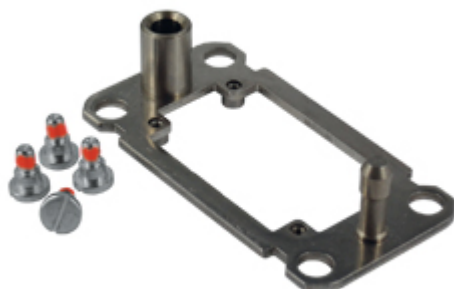

Part number

CR 24 DF

Docking frame, size "104.27", for inserts size "104.27" and frames for 6 inserts

Product description

Product type	Docking frame
Size	Size 104.27
Specification	For inserts size "104.27" and frames for 6 inserts

Further technical details

Weight	117,00 g
---------------	----------

General ordering information

EAN13 code	8015747182362
eCl@ss 8.1	27440210
ETIM 7.0	EC002310

Packaging Information

Packaging length	220,00 mm
Packaging height	130,00 mm
Packaging width	240,00 mm
Packaging weight	2,52 kg
Packaging volume	6,86 dm ³
Packaging description	Carton box
Packaging quantity	20 Pcs
Packaging EAN code	8015747044769
Sub-packaging weight	0,13 kg
Sub-packaging description	Plastic bag
Sub-packaging quantity	1 Pcs
Sub-packaging EAN barcode	8015747182393

Part number

CR 24 DF

Catalogue drawings

Notes

Dimensions shown in mm are not binding and may be changed without notice.

California Proposition 65 Information

WARNING

This product can expose you to lead and its compounds, known to the State of California to cause cancer and/or reproductive toxicity. For more information go to www.P65Warnings.ca.gov.