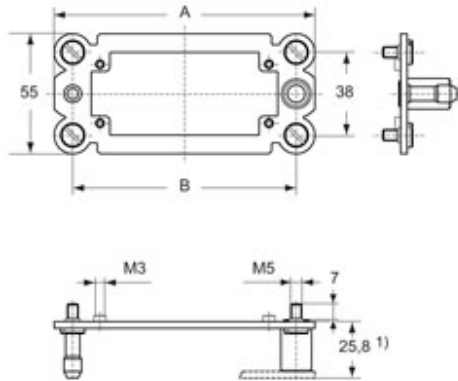

Part number

CR 24 DF

Docking frame, size "104.27", for inserts size "104.27" and frames for 6 inserts

Product description

Product type	Docking frame
Size	Size 104.27
Specification	For inserts size "104.27" and frames for 6 inserts

Further technical details

Weight	117,00 g
---------------	----------

General ordering information

EAN13 code	8015747182362
eCl@ss 8.1	27440210
ETIM 7.0	EC002310

Packaging Information

Packaging length	220,00 mm
Packaging height	130,00 mm
Packaging width	240,00 mm
Packaging weight	2,52 kg
Packaging volume	6,86 dm ³
Packaging description	Carton box
Packaging quantity	20 Pcs
Packaging EAN code	8015747044769
Sub-packaging weight	0,13 kg
Sub-packaging description	Plastic bag
Sub-packaging quantity	1 Pcs
Sub-packaging EAN barcode	8015747182393

Part number

CR 24 DF

Catalogue drawings

Notes

Dimensions shown in mm are not binding and may be changed without notice.

California Proposition 65 Information

WARNING

This product can expose you to lead and its compounds, known to the State of California to cause cancer and/or reproductive toxicity. For more information go to www.P65Warnings.ca.gov.