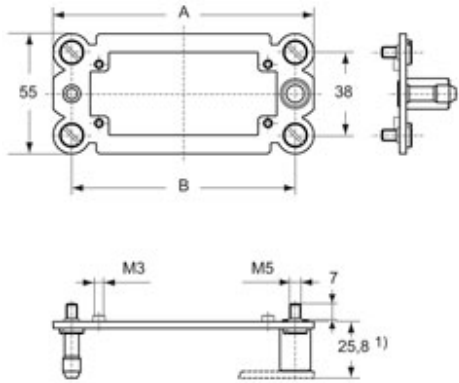

Part number

CR 16 DF

Docking frame, size "77.27", for inserts size "77.27" and frames for 4 inserts

Product description

Product type	Docking frame
Size	Size 77.27
Specification	For inserts size "77.27" and frames for 4 inserts

Further technical details

Weight	110,00 g
---------------	----------

General ordering information

EAN13 code	8015747046787
eCl@ss 8.1	27440210
ETIM 7.0	EC002310

Packaging Information

Packaging length	220,00 mm
Packaging height	130,00 mm
Packaging width	240,00 mm
Packaging weight	2,38 kg
Packaging volume	6,86 dm ³
Packaging description	Carton box
Packaging quantity	20 Pcs
Packaging EAN code	8015747044752
Sub-packaging weight	0,12 kg
Sub-packaging description	Plastic bag
Sub-packaging quantity	1 Pcs
Sub-packaging EAN barcode	8015747060202

Part number

CR 16 DF

Catalogue drawings

Notes

Dimensions shown in mm are not binding and may be changed without notice.

California Proposition 65 Information

WARNING

This product can expose you to lead and its compounds, known to the State of California to cause cancer and/or reproductive toxicity. For more information go to www.P65Warnings.ca.gov.