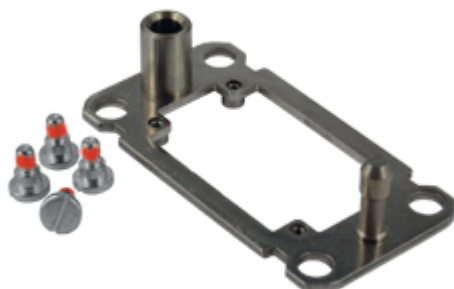

Part number

CR 16 DF

Docking frame, size "77.27", for inserts size "77.27" and frames for 4 inserts

Product description

Product type	Docking frame
Size	Size 77.27
Specification	For inserts size "77.27" and frames for 4 inserts

Further technical details

Weight	110,00 g
---------------	----------

General ordering information

EAN13 code	8015747046787
eCl@ss 8.1	27440210
ETIM 7.0	EC002310

Packaging Information

Packaging length	220,00 mm
Packaging height	130,00 mm
Packaging width	240,00 mm
Packaging weight	2,38 kg
Packaging volume	6,86 dm ³
Packaging description	Carton box
Packaging quantity	20 Pcs
Packaging EAN code	8015747044752
Sub-packaging weight	0,12 kg
Sub-packaging description	Plastic bag
Sub-packaging quantity	1 Pcs
Sub-packaging EAN barcode	8015747060202

Part number

CR 16 DF

Catalogue drawings

Notes

Dimensions shown in mm are not binding and may be changed without notice.

California Proposition 65 Information

WARNING

This product can expose you to lead and its compounds, known to the State of California to cause cancer and/or reproductive toxicity. For more information go to www.P65Warnings.ca.gov.