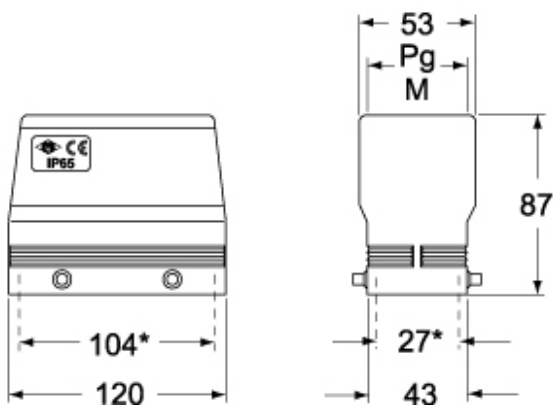

#### Further technical details

<b>Weight</b>	292,00 g
<b>Operating temperature range (min, max)</b>	-40°C...+125°C

#### Packaging Information

<b>Packaging length</b>	260,00 mm
<b>Packaging height</b>	120,00 mm
<b>Packaging width</b>	140,00 mm
<b>Packaging weight</b>	1,61 kg
<b>Packaging volume</b>	4,37 dm <sup>3</sup>
<b>Packaging description</b>	Carton box
<b>Packaging quantity</b>	5 Pcs
<b>Packaging EAN code</b>	8015747037341
<b>Sub-packaging weight</b>	0,32 kg
<b>Sub-packaging description</b>	Carton box
<b>Sub-packaging quantity</b>	1 Pcs
<b>Sub-packaging EAN barcode</b>	8015747037358

## Catalogue drawings

## Notes

Dimensions shown in mm are not binding and may be changed without notice.