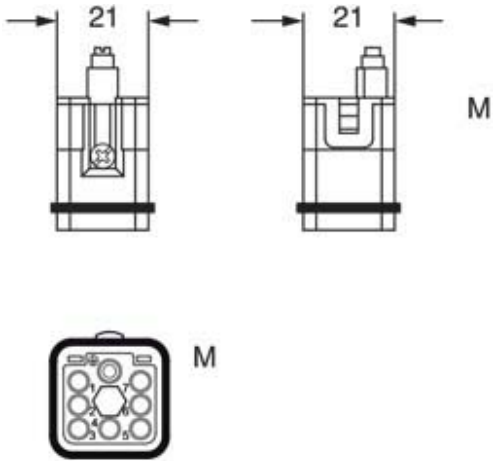

Part number

CQM 07

Male insert, CQ series, crimp connection, 7 poles + PE, 10 A 400 V 6 kV 3, size "21.21"

Product description

Product type	Insert
Series	CQ
Connection type	Crimp connection
Gender	Male
N. of poles	7 poles +
Size	Size "21.21"

Material properties

Main material	Polycarbonate (PC)
Other materials	Gasket: NBR
Colour	RAL 7032 grey
RoHs conformity	Compliant with exemption 6(c): copper alloy containing up to 4% lead by weight
China RoHs - EFUP	50
REACH SVHC substances	Yes Lead
SCIP number	1a9c93ff-0445-4a16-81e3-1609ac5274d6

Packaging Information

Packaging length	245,00 mm
Packaging height	165,00 mm
Packaging width	215,00 mm
Packaging weight	2,97 kg
Packaging volume	8,69 dm ³
Packaging description	Carton box
Packaging quantity	200 Pcs
Packaging EAN code	8015747226820
Sub-packaging length	197,00 mm
Sub-packaging height	35,00 mm
Sub-packaging width	124,00 mm
Sub-packaging weight	0,59 kg
Sub-packaging volume	0,85 dm ³
Sub-packaging description	Carton tray
Sub-packaging quantity	40 Pcs
Sub-packaging EAN barcode	8015747226837

Part number

CQM 07

Catalogue drawings

Derating curves

Notes

Dimensions shown in mm are not binding and may be changed without notice.