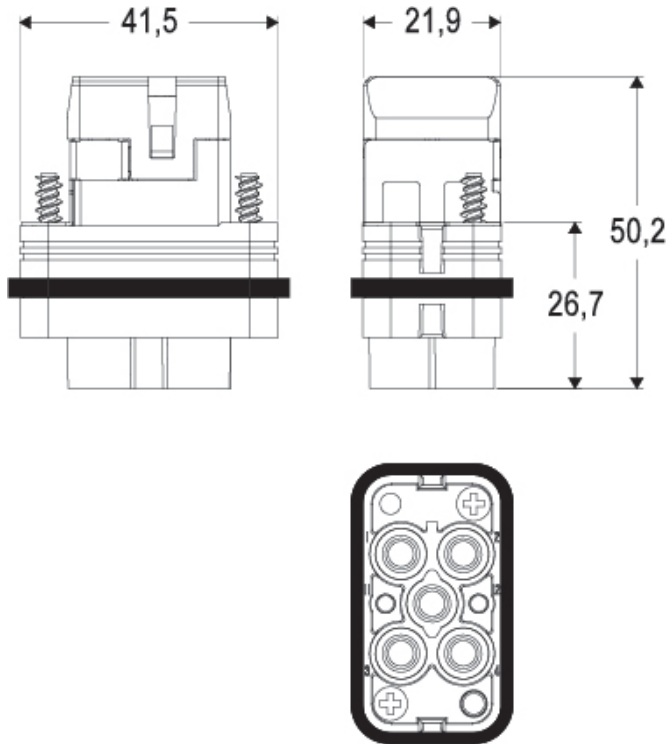

Part number

CQM 04/2E

Catalogue drawings