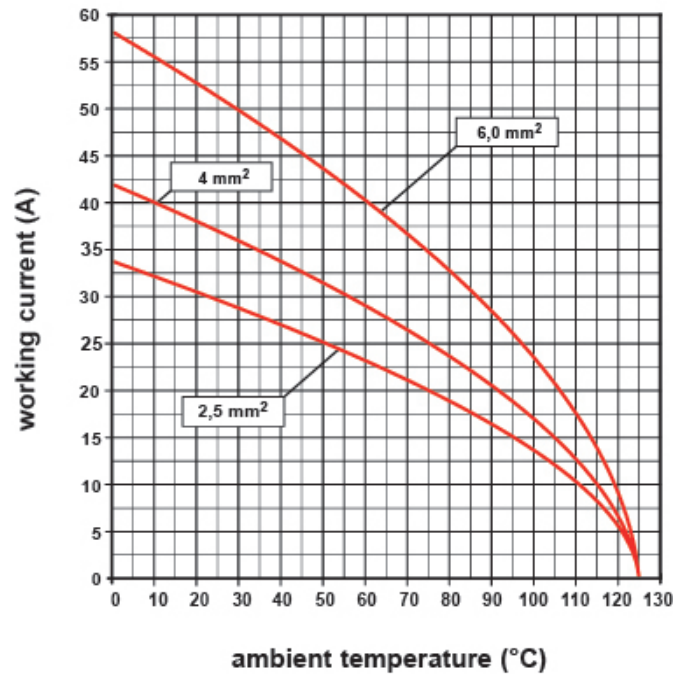

Derating curves

CQ 04/2E, 04/2 power poles connector inserts
Maximum current load derating diagram

Notes

Dimensions shown in mm are not binding and may be changed without notice.