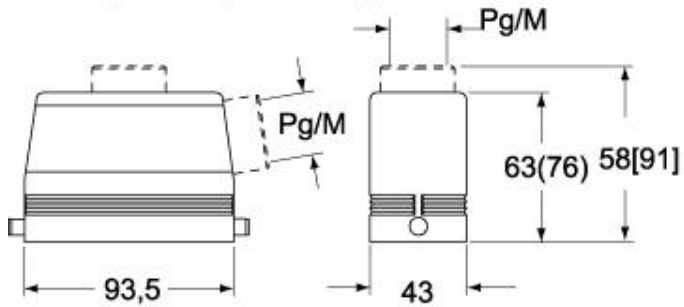

Part number

CMV 06 LG

Catalogue drawings

CMO L (CMAO L) - MMO L (MMAO L)
CMV L (CMAV L) - MMV L (MMAV L)