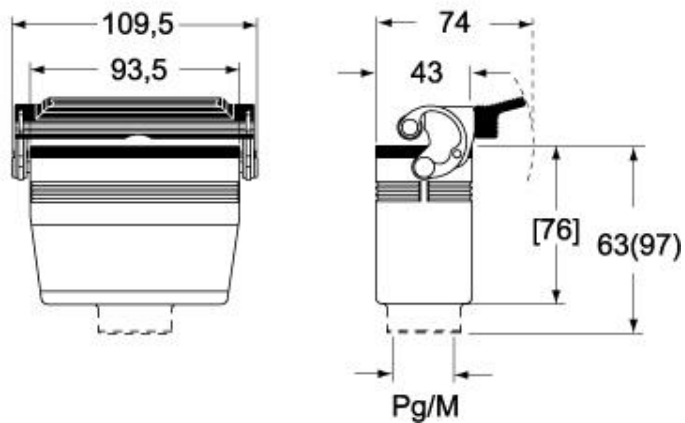

#### Further technical details

|   |                |
|---|----------------|
| <b>Weight</b>                                 | 189,00 g       |
| <b>Operating temperature range (min, max)</b> | -40°C...+125°C |

# CMAO 06 L29

Catalogue drawings

**CMO L (CMAO L) - MMO L (MMAO L)**

**CMV L (CMAV L) - MMV L (MMAV L)**

**CMV LG (CMAV LG) - MMV LG (MMAV LG)**

**[MMFV LG]**

## Notes

Dimensions shown in mm are not binding and may be changed without notice.