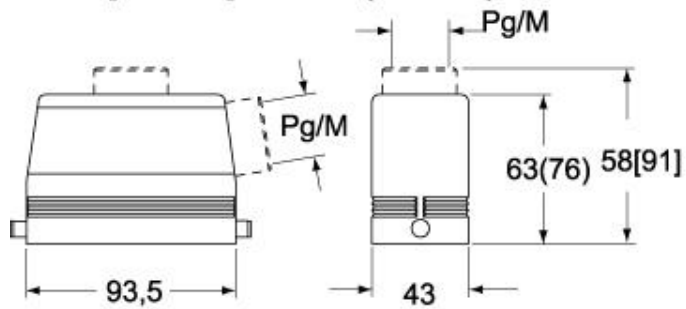

Part number

CMAO 06 L29

Catalogue drawings

CMO L (CMAO L) - MMO L (MMAO L)

CMV L (CMAV L) - MMV L (MMAV L)