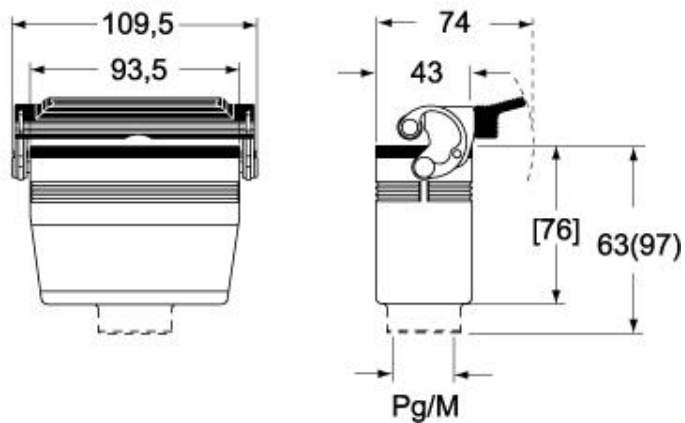

Part number

CMAO 06 L21

Hood, 830V series, with 2 pegs, Pg21 side cable entry, size "77.27", high construction

Product description

Product type	Hood
Series	830V
Closing type	With 2 pegs
Size	Size 77.27
Cable entry	Side cable entry Pg21
Specification	High construction

Technical data

IP degree of protection IP65 / IP66 / IP69

Further technical details

Weight	223,00 g
Operating temperature range (min, max)	-40°C...+125°C

Material properties

Colour	RAL 7040 grey
RoHs conformity	Compliant
China RoHs - EFUP	E
REACH SVHC substances	No

Approvals / Standards

Certifications	DNV, BV
UL	ECBT2
cUL	ECBT8

General ordering information

EAN13 code 8015747028738

Packaging Information

Sub-packaging weight	1,12 kg
Sub-packaging description	Plastic packaging
Sub-packaging quantity	5 Pcs
Sub-packaging EAN barcode	8015747028745

Part number

CMAO 06 L21

Catalogue drawings

CMO L (CMAO L) - MMO L (MMAO L)
CMV L (CMAV L) - MMV L (MMAV L)

CMV LG (CMAV LG) - MMV LG (MMAV LG)
[MMFV LG]

Notes

Dimensions shown in mm are not binding and may be changed without notice.