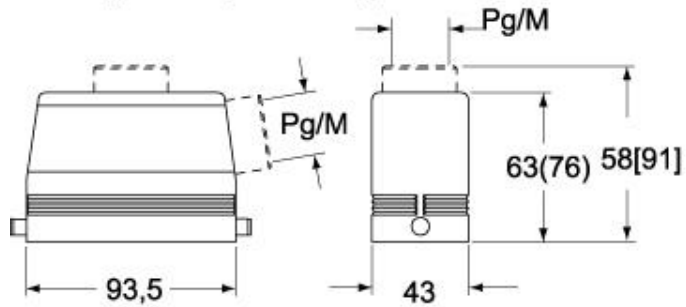

Part number

CMAO 06 L21

Hood, 830V series, with 2 pegs, Pg21 side cable entry, size "77.27", high construction

Product description

Product type	Hood
Series	830V
Closing type	With 2 pegs
Size	Size 77.27
Cable entry	Side cable entry Pg21
Specification	High construction

Technical data

IP degree of protection IP65 / IP66 / IP69

Further technical details

Weight	223,00 g
Operating temperature range (min, max)	-40°C...+125°C

Material properties

Colour	RAL 7040 grey
RoHs conformity	Compliant
China RoHs - EFUP	E
REACH SVHC substances	No

Approvals / Standards

Certifications	DNV, BV
UL	ECBT2
cUL	ECBT8

General ordering information

EAN13 code 8015747028738

Packaging Information

Sub-packaging weight	1,12 kg
Sub-packaging description	Plastic packaging
Sub-packaging quantity	5 Pcs
Sub-packaging EAN barcode	8015747028745

Part number

CMAO 06 L21

Catalogue drawings

CMO L (CMAO L) - MMO L (MMAO L)
CMV L (CMAV L) - MMV L (MMAV L)

CMV LG (CMAV LG) - MMV LG (MMAV LG)
[MMFV LG]

Notes

Dimensions shown in mm are not binding and may be changed without notice.