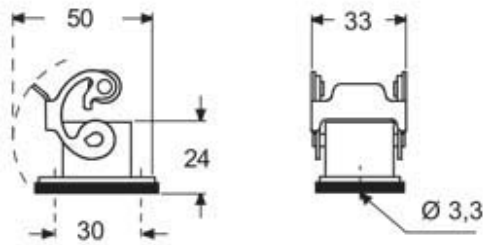

Technical data

IP degree of protection	IP44 - IP66 / IP67 / IP69 with CKR 65 (D)
--------------------------------	---

Further technical details

Weight	39,00 g
Operating temperature range (min, max)	-40°C...+125°C

General ordering information

EAN13 code	8015747239462
eCl@ss 8.1	27440202
ETIM 7.0	EC000437

Packaging Information

Packaging weight	3,90 kg
Packaging volume	11,24 dm ³
Packaging description	Carton box
Packaging quantity	100 Pcs
Packaging EAN code	8015747260206
Sub-packaging length	185,00 mm
Sub-packaging height	40,00 mm
Sub-packaging width	155,00 mm
Sub-packaging weight	0,39 kg
Sub-packaging volume	1,15 dm ³
Sub-packaging description	Carton box
Sub-packaging quantity	10 Pcs
Sub-packaging EAN barcode	8015747239479

Part number

CKAXE 03 I

Catalogue drawings

Catalogue drawings

Notes

Dimensions shown in mm are not binding and may be changed without notice.