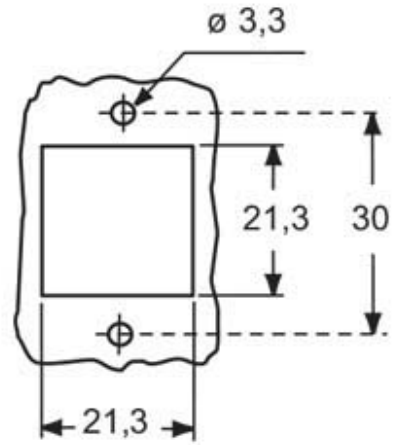

General ordering information

EAN13 code	8015747239462
eCl@ss 8.1	27440202
ETIM 7.0	EC000437

Packaging Information

Packaging weight	3,90 kg
Packaging volume	11,24 dm ³
Packaging description	Carton box
Packaging quantity	100 Pcs
Packaging EAN code	8015747260206
Sub-packaging length	185,00 mm
Sub-packaging height	40,00 mm
Sub-packaging width	155,00 mm
Sub-packaging weight	0,39 kg
Sub-packaging volume	1,15 dm ³
Sub-packaging description	Carton box
Sub-packaging quantity	10 Pcs
Sub-packaging EAN barcode	8015747239479

Part number

CKAXE 03 I

Catalogue drawings

Catalogue drawings

Notes

Dimensions shown in mm are not binding and may be changed without notice.