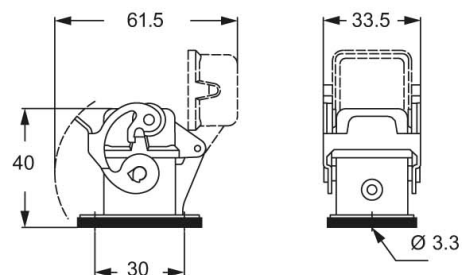

Part number

CKAX 03 ILSA

Bulkhead mounting housing, CKA series, with 1 lever, size "21.21", for male inserts, with self-closing metal cover

Product description

Product type	Bulkhead mounting housing
Series	CKA
Closing type	With 1 lever
Size	Size "21.21"
Cable entry	Without cable entry
Specification	For male inserts, with self-closing metal cover

UL	ECBT2
cUL	ECBT8

General ordering information

EAN13 code	8015747027328
eCl@ss 8.1	27440202
ETIM 7.0	EC000437

Packaging Information

Sub-packaging length	185,00 mm
Sub-packaging height	40,00 mm
Sub-packaging width	155,00 mm
Sub-packaging weight	0,61 kg
Sub-packaging volume	1,15 dm ³
Sub-packaging description	Carton box
Sub-packaging quantity	10 Pcs
Sub-packaging EAN barcode	8015747034357

Part number

CKAX 03 ILSA

Catalogue drawings

panel cut-out for enclosures, dimensions in mm

CKA ILS

CKA ILSA

CKAX ILS

CKAX ILSA

Notes

Dimensions shown in mm are not binding and may be changed without notice.
