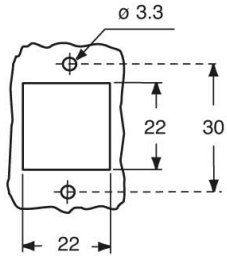

Part number

CKAX 03 ILSA

Bulkhead mounting housing, CKA series, with 1 lever, size "21.21", for male inserts, with self-closing metal cover

Product description

Product type	Bulkhead mounting housing
Series	CKA
Closing type	With 1 lever
Size	Size "21.21"
Cable entry	Without cable entry
Specification	For male inserts, with self-closing metal cover

UL	ECBT2
cUL	ECBT8

General ordering information

EAN13 code	8015747027328
eCl@ss 8.1	27440202
ETIM 7.0	EC000437

Packaging Information

Sub-packaging length	185,00 mm
Sub-packaging height	40,00 mm
Sub-packaging width	155,00 mm
Sub-packaging weight	0,61 kg
Sub-packaging volume	1,15 dm ³
Sub-packaging description	Carton box
Sub-packaging quantity	10 Pcs
Sub-packaging EAN barcode	8015747034357

Part number

CKAX 03 ILSA

Catalogue drawings

panel cut-out for enclosures, dimensions in mm

CKA ILS

CKA ILSA

CKAX ILS

CKAX ILSA

Notes

Dimensions shown in mm are not binding and may be changed without notice.
