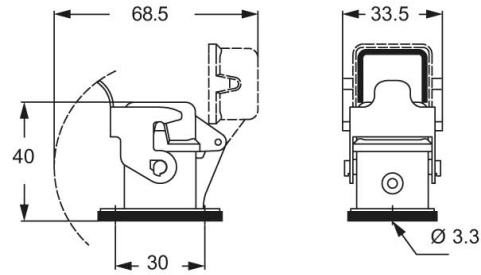

Part number

CKAX 03 ILSA

Bulkhead mounting housing, CKA series, with 1 lever, size "21.21", for male inserts, with self-closing metal cover

Product description

Product type	Bulkhead mounting housing
Series	CKA
Closing type	With 1 lever
Size	Size "21.21"
Cable entry	Without cable entry
Specification	For male inserts, with self-closing metal cover

UL	ECBT2
cUL	ECBT8

General ordering information

EAN13 code	8015747027328
eCl@ss 8.1	27440202
ETIM 7.0	EC000437

Packaging Information

Sub-packaging length	185,00 mm
Sub-packaging height	40,00 mm
Sub-packaging width	155,00 mm
Sub-packaging weight	0,61 kg
Sub-packaging volume	1,15 dm ³
Sub-packaging description	Carton box
Sub-packaging quantity	10 Pcs
Sub-packaging EAN barcode	8015747034357

Part number

CKAX 03 ILSA

Catalogue drawings

panel cut-out for enclosures, dimensions in mm

CKA ILS

CKA ILSA

CKAX ILS

CKAX ILSA

Notes

Dimensions shown in mm are not binding and may be changed without notice.
