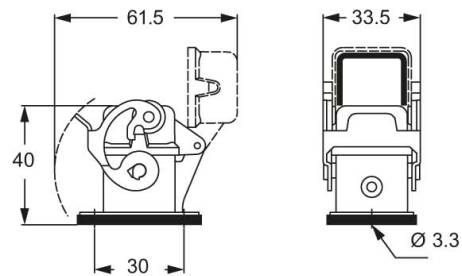

Part number

CKAX 03 ILSA

Bulkhead mounting housing, CKA series, with 1 lever, size "21.21", for male inserts, with self-closing metal cover

Product description

Product type	Bulkhead mounting housing
Series	CKA
Closing type	With 1 lever
Size	Size "21.21"
Cable entry	Without cable entry
Specification	For male inserts, with self-closing metal cover

UL	ECBT2
cUL	ECBT8

General ordering information

EAN13 code	8015747027328
eCl@ss 8.1	27440202
ETIM 7.0	EC000437

Packaging Information

Sub-packaging length	185,00 mm
Sub-packaging height	40,00 mm
Sub-packaging width	155,00 mm
Sub-packaging weight	0,61 kg
Sub-packaging volume	1,15 dm ³
Sub-packaging description	Carton box
Sub-packaging quantity	10 Pcs
Sub-packaging EAN barcode	8015747034357

Part number

CKAX 03 ILSA

Catalogue drawings

panel cut-out for enclosures, dimensions in mm

CKA ILS

CKA ILSA

CKAX ILS

CKAX ILSA

Notes

Dimensions shown in mm are not binding and may be changed without notice.
