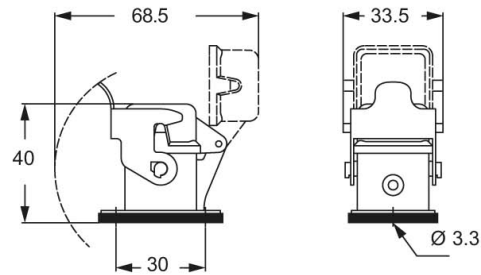

Part number

CKAX 03 ILSA

Bulkhead mounting housing, CKA series, with 1 lever, size "21.21", for male inserts, with self-closing metal cover

Product description

Product type	Bulkhead mounting housing
Series	CKA
Closing type	With 1 lever
Size	Size "21.21"
Cable entry	Without cable entry
Specification	For male inserts, with self-closing metal cover

UL	ECBT2
cUL	ECBT8

General ordering information

EAN13 code	8015747027328
eCl@ss 8.1	27440202
ETIM 7.0	EC000437

Packaging Information

Sub-packaging length	185,00 mm
Sub-packaging height	40,00 mm
Sub-packaging width	155,00 mm
Sub-packaging weight	0,61 kg
Sub-packaging volume	1,15 dm ³
Sub-packaging description	Carton box
Sub-packaging quantity	10 Pcs
Sub-packaging EAN barcode	8015747034357

Part number

CKAX 03 ILSA

Catalogue drawings

panel cut-out for enclosures, dimensions in mm

CKA ILS

CKA ILSA

CKAX ILS

CKAX ILSA

Notes

Dimensions shown in mm are not binding and may be changed without notice.
