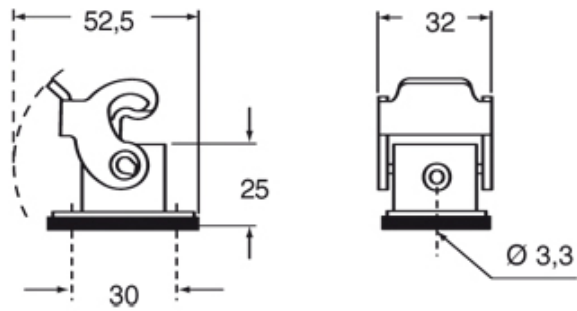

Part number
CK 03 IN

Bulkhead mounting housing, CK series, with 1 lever, size "21.21", black colour

Product description		Material properties	
Product type	Bulkhead mounting housing	Other materials	Lever: Polyamide (PA) Gasket: TPE
Series	CK	Colour	RAL 9005 black
Closing type	With 1 lever	RoHS conformity	Compliant
Size	Size "21.21"	China RoHS - EFUP	E
Cable entry	Without cable entry	REACH SVHC substances	No
Specification	Black colour		
Technical data		Approvals / Standards	
IP degree of protection	IP44 - IP66 / IP67 / IP69 with CKR 65 (D)	UL	ECBT2
Further technical details		cUL	ECBT8
Weight	14,00 g	General ordering information	
Operating temperature range (min, max)	-40°C...+125°C	EAN13 code	8015747026451
		eCl@ss 8.1	27440202
		ETIM 7.0	EC000437
		Packaging Information	
		Packaging length	330,00 mm
		Packaging height	170,00 mm
		Packaging width	230,00 mm
		Packaging weight	1,77 kg
		Packaging volume	12,90 dm ³
		Packaging description	Carton box
		Packaging quantity	100 Pcs
		Packaging EAN code	8015747026468
		Sub-packaging weight	0,18 kg
		Sub-packaging description	Carton box
		Sub-packaging quantity	10 Pcs
		Sub-packaging EAN barcode	8015747026475

Part number

CK 03 IN

Catalogue drawings

CK I(N)

Catalogue drawings

Notes

Dimensions shown in mm are not binding and may be changed without notice.