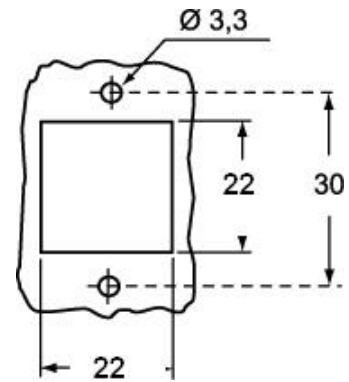

Part number
CK 03 IN

Bulkhead mounting housing, CK series, with 1 lever, size "21.21", black colour

Product description		Material properties	
Product type	Bulkhead mounting housing	Other materials	Lever: Polyamide (PA) Gasket: TPE
Series	CK	Colour	RAL 9005 black
Closing type	With 1 lever	RoHS conformity	Compliant
Size	Size "21.21"	China RoHS - EFUP	E
Cable entry	Without cable entry	REACH SVHC substances	No
Specification	Black colour		
Technical data		Approvals / Standards	
IP degree of protection	IP44 - IP66 / IP67 / IP69 with CKR 65 (D)	UL	ECBT2
Further technical details		cUL	ECBT8
Weight	14,00 g	General ordering information	
Operating temperature range (min, max)	-40°C...+125°C	EAN13 code	8015747026451
		eCl@ss 8.1	27440202
		ETIM 7.0	EC000437
		Packaging Information	
		Packaging length	330,00 mm
		Packaging height	170,00 mm
		Packaging width	230,00 mm
		Packaging weight	1,77 kg
		Packaging volume	12,90 dm ³
		Packaging description	Carton box
		Packaging quantity	100 Pcs
		Packaging EAN code	8015747026468
		Sub-packaging weight	0,18 kg
		Sub-packaging description	Carton box
		Sub-packaging quantity	10 Pcs
		Sub-packaging EAN barcode	8015747026475

Part number

CK 03 IN

Catalogue drawings

CK I(N)

Catalogue drawings

Notes

Dimensions shown in mm are not binding and may be changed without notice.