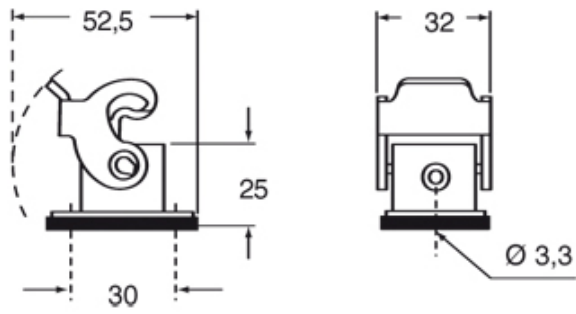

Part number
CK 03 I

Bulkhead mounting housing, CK series, with 1 lever, size "21.21", white colour

Product description	
Product type	Bulkhead mounting housing
Series	CK
Closing type	With 1 lever
Size	Size "21.21"
Cable entry	Without cable entry
Specification	White colour
Technical data	
IP degree of protection	IP44 - IP66 / IP67 / IP69 with CKR 65 (D)
Further technical details	
Weight	9,50 g
Operating temperature range (min, max)	-40°C...+125°C

Material properties	
Other materials	Lever: Polyamide (PA) Gasket: TPE
Colour	RAL 7035 grey
RoHS conformity	Compliant
China RoHS - EFUP	E
REACH SVHC substances	No
Approvals / Standards	
UL	ECBT2
cUL	ECBT8
General ordering information	
EAN13 code	8015747026246
eCl@ss 8.1	27440202
ETIM 7.0	EC000437
Packaging Information	
Packaging length	330,00 mm
Packaging height	170,00 mm
Packaging width	230,00 mm
Packaging weight	1,73 kg
Packaging volume	12,90 dm ³
Packaging description	Carton box
Packaging quantity	100 Pcs
Packaging EAN code	8015747026253
Sub-packaging weight	0,17 kg
Sub-packaging description	Carton box
Sub-packaging quantity	10 Pcs
Sub-packaging EAN barcode	8015747026260

Part number
CK 03 I

Catalogue drawings

CK I(N)

Catalogue drawings

Notes

Dimensions shown in mm are not binding and may be changed without notice.
