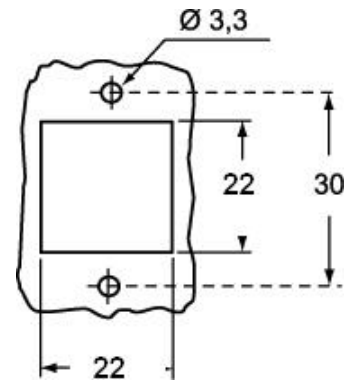

Part number
CK 03 I

Bulkhead mounting housing, CK series, with 1 lever, size "21.21", white colour

Product description	
Product type	Bulkhead mounting housing
Series	CK
Closing type	With 1 lever
Size	Size "21.21"
Cable entry	Without cable entry
Specification	White colour
Technical data	
IP degree of protection	IP44 - IP66 / IP67 / IP69 with CKR 65 (D)
Further technical details	
Weight	9,50 g
Operating temperature range (min, max)	-40°C...+125°C

Material properties	
Other materials	Lever: Polyamide (PA) Gasket: TPE
Colour	RAL 7035 grey
RoHS conformity	Compliant
China RoHS - EFUP	E
REACH SVHC substances	No
Approvals / Standards	
UL	ECBT2
cUL	ECBT8
General ordering information	
EAN13 code	8015747026246
eCl@ss 8.1	27440202
ETIM 7.0	EC000437
Packaging Information	
Packaging length	330,00 mm
Packaging height	170,00 mm
Packaging width	230,00 mm
Packaging weight	1,73 kg
Packaging volume	12,90 dm ³
Packaging description	Carton box
Packaging quantity	100 Pcs
Packaging EAN code	8015747026253
Sub-packaging weight	0,17 kg
Sub-packaging description	Carton box
Sub-packaging quantity	10 Pcs
Sub-packaging EAN barcode	8015747026260

Part number
CK 03 I

Catalogue drawings

CK I(N)

Catalogue drawings

Notes

Dimensions shown in mm are not binding and may be changed without notice.
