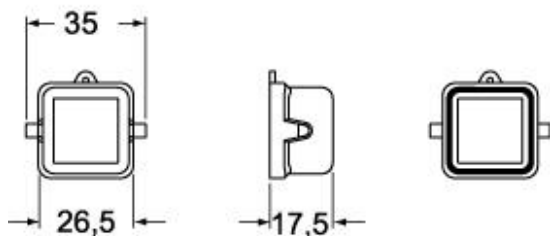

Part number

CK 03 CAN

Catalogue drawings

CK C(N)