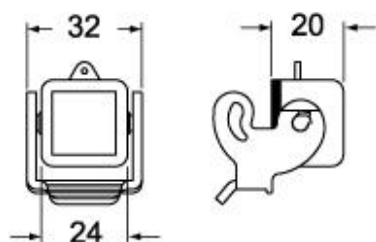

Part number

CK 03 CAN

Catalogue drawings

CK C(N)

CK CA(N)

CK CX(N)

CK CXA(N)

Notes

Dimensions shown in mm are not binding and may be changed without notice.