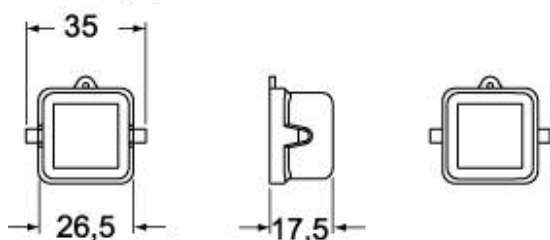

Part number

CK 03 CAN

Cover,CK series, with 2 pegs, size "21.21", for male inserts, with eyelet

Product description		Material properties	
Product type	Cover	Other materials	Eyelet: Nylon, galvanized brass
Series	CK	Colour	RAL 9005 black
Closing type	With 2 pegs	RoHs conformity	Compliant
Size	Size "21.21"	China RoHs - EFUP	E
Specification	For male inserts, with eyelet	REACH SVHC substances	No
Technical data		Approvals / Standards	
IP degree of protection	IP44 - IP66 / IP67 / IP69 with CKR 65 (D)	UL	ECBT2
Further technical details		cUL	ECBT8
Weight	4,00 g	General ordering information	
Operating temperature range (min, max)	-40°C...+125°C	EAN13 code	8015747026116
		eCl@ss 8.1	27440208
		ETIM 7.0	EC002314
		Packaging Information	
		Packaging length	220,00 mm
		Packaging height	130,00 mm
		Packaging width	240,00 mm
		Packaging weight	0,60 kg
		Packaging volume	6,86 dm ³
		Packaging description	Carton box
		Packaging quantity	100 Pcs
		Packaging EAN code	8015747222990
		Sub-packaging weight	0,06 kg
		Sub-packaging description	Plastic bag
		Sub-packaging quantity	10 Pcs
		Sub-packaging EAN barcode	8015747026123

Part number

CK 03 CAN

Catalogue drawings

CK C(N)

CK CA(N)

CK CX(N)

CK CXA(N)

Notes

Dimensions shown in mm are not binding and may be changed without notice.