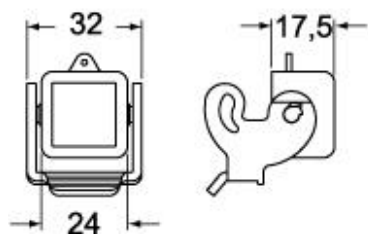

Part number

CK 03 CAN

Cover,CK series, with 2 pegs, size "21.21", for male inserts, with eyelet

Product description		Material properties	
Product type	Cover	Other materials	Eyelet: Nylon, galvanized brass
Series	CK	Colour	RAL 9005 black
Closing type	With 2 pegs	RoHs conformity	Compliant
Size	Size "21.21"	China RoHs - EFUP	E
Specification	For male inserts, with eyelet	REACH SVHC substances	No
Technical data		Approvals / Standards	
IP degree of protection	IP44 - IP66 / IP67 / IP69 with CKR 65 (D)	UL	ECBT2
Further technical details		cUL	ECBT8
Weight	4,00 g	General ordering information	
Operating temperature range (min, max)	-40°C...+125°C	EAN13 code	8015747026116
		eCl@ss 8.1	27440208
		ETIM 7.0	EC002314
		Packaging Information	
		Packaging length	220,00 mm
		Packaging height	130,00 mm
		Packaging width	240,00 mm
		Packaging weight	0,60 kg
		Packaging volume	6,86 dm ³
		Packaging description	Carton box
		Packaging quantity	100 Pcs
		Packaging EAN code	8015747222990
		Sub-packaging weight	0,06 kg
		Sub-packaging description	Plastic bag
		Sub-packaging quantity	10 Pcs
		Sub-packaging EAN barcode	8015747026123

Part number

CK 03 CAN

Catalogue drawings

CK C(N)

CK CA(N)

CK CX(N)

CK CXA(N)

Notes

Dimensions shown in mm are not binding and may be changed without notice.