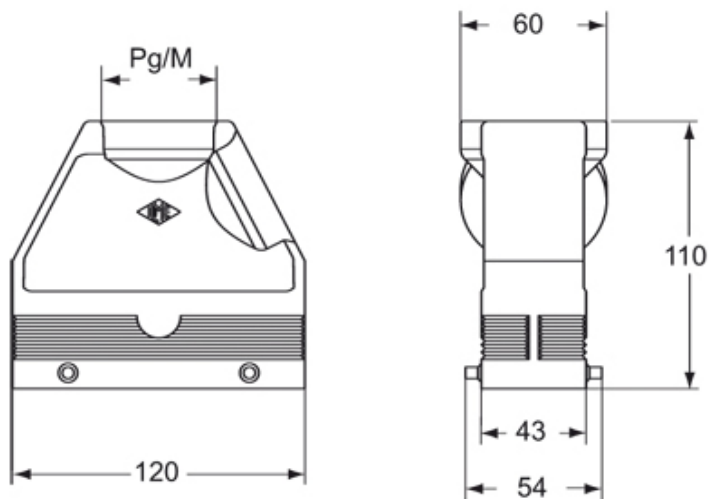

#### Further technical details

<b>Weight</b>	287,50 g
<b>Operating temperature range (min, max)</b>	-40°C...+125°C

#### Packaging Information

<b>Sub-packaging weight</b>	0,29 kg
<b>Sub-packaging description</b>	Plastic packaging
<b>Sub-packaging quantity</b>	1 Pcs
<b>Sub-packaging EAN barcode</b>	8015747169059

Part number

# CIV 24.36

Catalogue drawings

**CIV MIV**

## Notes

Dimensions shown in mm are not binding and may be changed without notice.

---