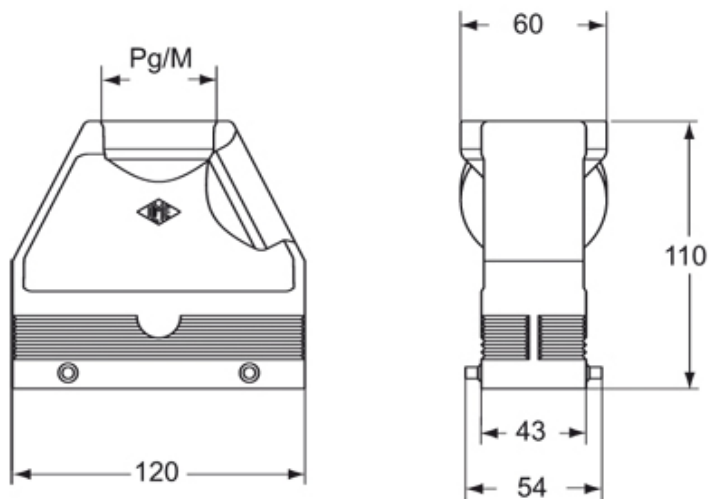

| | |
|---|----------------|
| Weight | 287,50 g |
| Operating temperature range (min, max) | -40°C...+125°C |

Material properties

| | |
|------------------------------|--------------------|
| Main material | Aluminium die-cast |
| Colour | RAL 7040 grey |
| RoHs conformity | Compliant |
| China RoHs - EFUP | E |
| REACH SVHC substances | No |

Packaging Information

| | |
|----------------------------------|-------------------|
| Sub-packaging weight | 0,29 kg |
| Sub-packaging description | Plastic packaging |
| Sub-packaging quantity | 1 Pcs |
| Sub-packaging EAN barcode | 8015747169059 |

Part number

CIV 24.36

Catalogue drawings

CIV MIV

Notes

Dimensions shown in mm are not binding and may be changed without notice.
