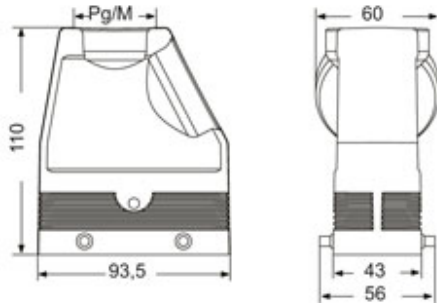

Part number

CIV 16.29

Catalogue drawings

Notes

Dimensions shown in mm are not binding and may be changed without notice.