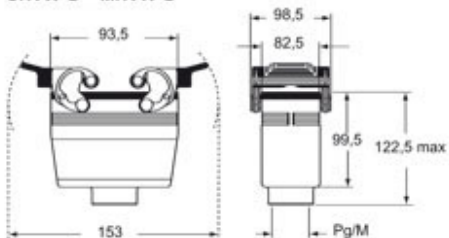

General ordering information

EAN13 code	8015747148719
-------------------	---------------

Part number

CHVW 32 G

Catalogue drawings

CHOW MHOW

CHVW MHVW

CHCW G

CHVW G MHVW G

Notes

Dimensions shown in mm are not binding and may be changed without notice.