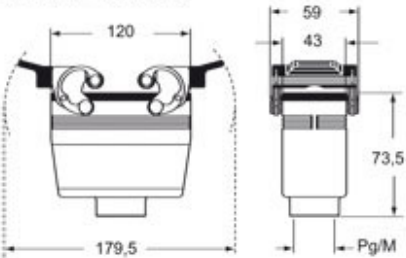

CHVW G MHVW G

Notes

Dimensions shown in mm are not binding and may be changed without notice.